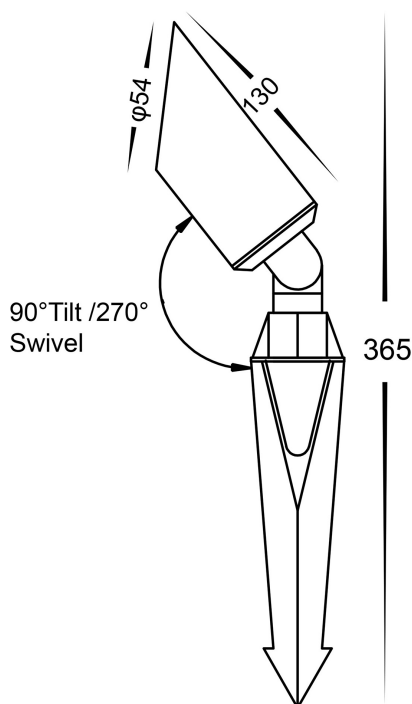

PRODUCT SPECIFICATIONS

Name: Shawl

Material: Brass

Colour: Antique brass finish

CRI: ≥80

IP Rating: IP54

Lamp Base: MR16

Wiring: Parallel

Dimmable: No

Warranty: 2 years replacement**

Compatible with
Tri-Colour 9in1
3w, 5w, 7w
12v or 24v LED Globe

PART NUMBER	COLOUR TEMP	LUMENS*	INPUT VOLTAGE	BEAM ANGLE	INCLUDED GLOBES
HV1458T	3000k	270lm	12v DC	120°	5w MR16 TRI Colour LED
	4000k	285lm			
	5500k	300lm			