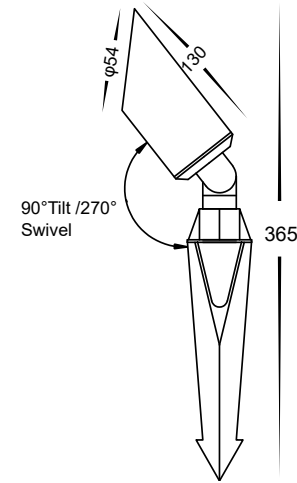

# Shawl Solid Brass Garden Spike Lights

<b>Name</b>	Shawl
<b>Material</b>	Solid Brass with Plastic Spike
<b>Colour</b>	Brass (will change over time)
<b>IP Rating</b>	IP54
<b>Colour Temp</b>	<input type="checkbox"/> 3000k <input type="checkbox"/> 4000k <input type="checkbox"/> 5500k
<b>IK Rating</b>	IK08
<b>Installation Type</b>	Ground - Spike
<b>Diffuser Type</b>	Clear Glass
<b>Lamp Base</b>	MR16
<b>Max Wattage</b>	20w
<b>Cable Length</b>	1000mm
<b>Protection Class</b>	3 (Low Voltage - No Earth Required)
<b>Lamp Expectancy</b>	<30,000hrs*
<b>CRI</b>	CRI>80
<b>SDCM</b>	<6
<b>UGR</b>	<25
<b>Dimmable</b>	Yes - Triac Dimmable
<b>Warranty</b>	3 Years Replacement*

## Dimensions