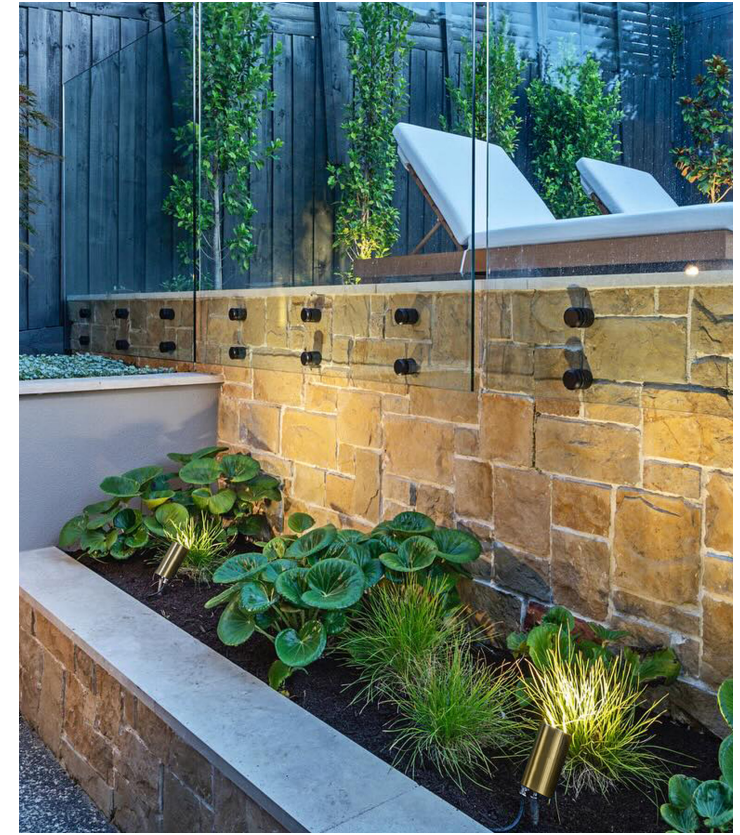

Tivah Brass

Garden Spike Spot Light

Name	Tivah
Material	Solid Brass
Colour	Brass
IP Rating	IP65
Colour Temp	<div style="display: flex; gap: 5px;"> <div style="width: 10px; height: 10px; background-color: #FFD700; border: 1px solid black;"></div> 3000k <div style="width: 10px; height: 10px; background-color: #ADD8E6; border: 1px solid black;"></div> 4000k <div style="width: 10px; height: 10px; background-color: #00CED1; border: 1px solid black;"></div> 5500k </div>
IK Rating	IK08
Installation Type	Ground - Spike
Diffuser Type	Clear Glass
Cable Length	2000mm
Lamp Base	MR16
Max Wattage	1x 20w MR16
Protection Class	3 (No Earth Required)
Lamp Expectancy	<30,000hrs
CRI	CRI>80
Dimmable	No - Not with supplied globes
Warranty	3 Years Replacement