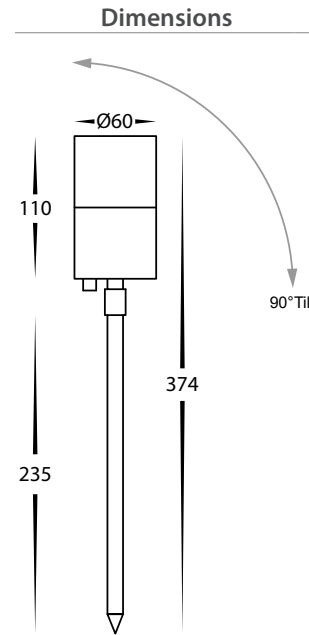

Tivah Brass

Garden Spike Spot Light

Name	Tivah
Material	Solid Brass
Colour	Brass
IP Rating	IP65
Colour Temp	<div style="display: flex; gap: 5px;"> <div style="width: 10px; height: 10px; background-color: #FFD700; border: 1px solid black;"></div> 3000k <div style="width: 10px; height: 10px; background-color: #ADD8E6; border: 1px solid black;"></div> 4000k <div style="width: 10px; height: 10px; background-color: #00CED1; border: 1px solid black;"></div> 5500k </div>
IK Rating	IK08
Installation Type	Ground - Spike
Diffuser Type	Clear Glass
Cable Length	2000mm
Lamp Base	MR16
Max Wattage	1x 20w MR16
Protection Class	3 (No Earth Required)
Lamp Expectancy	<30,000hrs
CRI	CRI>80
Dimmable	No - Not with supplied globes
Warranty	3 Years Replacement

Product Ordering

Image	Part Number	Colour Temp	Lumens	Input Voltage	Beam Angle	Included LED	Barcode
	HV1457T	3000K 4000K 5500K	270lm 285lm 300lm	12v DC	120°	TRI Colour 5w MR16 LED	9350418036742