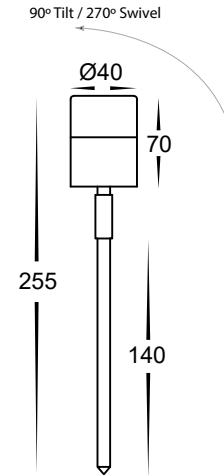

Mini Tivah Solid Brass Graphite Garden Spike Light

Name	Mini Tivah
Material	Solid Brass
Colour	Graphite
IP Rating	IP65
Colour Temp	■ 3000k ■ 4000k
IK Rating	IK08
Installation Type	Ground - Spike
Diffuser Type	Clear Glass
Lamp Base	MR11
Max Wattage	20w
Cable Length	1 Metre
Protection Class	3 (Low Voltage - No Earth Required)
Lamp Expectancy	<30,000hrs*
CRI	CRI>80
SDCM	<6
UGR	<25
Dimmable	No
Warranty	3 Years Replacement*

Dimensions

Related Products

[HV1426NW-BLK](#)

[HV1426NW-SS316](#)

[HV1426NW-AB](#)

i Solid Brass fittings will naturally tarnish. Solid brass fittings with additional coatings (Antique Brass & Graphite) may tarnish through the coating when installed in outdoor environments

Product Ordering

Image	Part Number	Colour Temp	Lumens	Input Voltage	Beam Angle	Included LED	Barcode
	HV1426NW-GPH	■ 3000K ■ 4000K	270lm 300lm	12v DC	60°	3w 3000k MR11 LED 3w 4000k MR11 LED	9350418027672