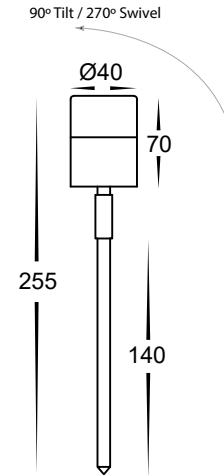

# Mini Tivah Antique Brass Garden Spike Light

<b>Name</b>	Mini Tivah
<b>Material</b>	Solid Brass
<b>Colour</b>	Antique Brass
<b>IP Rating</b>	IP65
<b>Colour Temp</b>	<span style="color: orange;">■</span> 3000k <span style="color: lightblue;">■</span> 4000k
<b>IK Rating</b>	IK08
<b>Installation Type</b>	Ground - Spike
<b>Diffuser Type</b>	Clear Glass
<b>Lamp Base</b>	MR11
<b>Max Wattage</b>	20w
<b>Cable Length</b>	1 Metre
<b>Protection Class</b>	3 (Low Voltage - No Earth Required)
<b>Lamp Expectancy</b>	<30,000hrs*
<b>CRI</b>	CRI>80
<b>SDCM</b>	<6
<b>UGR</b>	<25
<b>Dimmable</b>	No
<b>Warranty</b>	3 Years Replacement*

## Dimensions

## Product Ordering

Image	Part Number	Colour Temp	Lumens	Input Voltage	Beam Angle	Included LED	Barcode
	<b>HV1426NW-AB</b>	<span style="color: orange;">■</span> 3000K <span style="color: lightblue;">■</span> 4000K	270lm 300lm	12v DC	60°	3w 3000k MR11 LED 3w 4000k MR11 LED	9350418027689