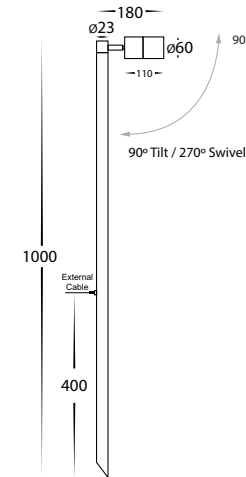

Tivah Aluminium Black Garden Spike Bollard Light

| | |
|--------------------------|--|
| Name | Tivah |
| Material | Aluminium |
| Colour | Poly Powder Coated Black |
| IP Rating | IP65 |
| Colour Temp | <div style="display: flex; gap: 5px;"> <div style="width: 10px; height: 10px; background-color: #FFD700; border: 1px solid black;"></div> 3000k <div style="width: 10px; height: 10px; background-color: #ADD8E6; border: 1px solid black;"></div> 4000k <div style="width: 10px; height: 10px; background-color: #00CED1; border: 1px solid black;"></div> 5500k </div> |
| IK Rating | IK08 |
| Installation Type | Ground - Spike |
| Diffuser Type | Clear Glass |
| Lamp Base | MR16 |
| Max Wattage | 20w |
| Cable Length | 2 Metres |
| Protection Class | MR16 = 3 (Low Voltage - No Earth Required) |
| Lamp Expectancy | <30,000hrs* |
| CRI | CRI>80 |
| SDCM | <6 |
| UGR | <45 |
| Dimmable | No |
| Warranty | 3 Years Replacement* |

Dimensions

Related Products

[HV1425T](#)

[HV1407T-BLK](#)

Warranty
Terms & Conditions

Website

Product Ordering

| Image | Part Number | Colour Temp | Lumens | Input Voltage | Beam Angle | Included LED | Barcode |
|-------|----------------|--|-------------------------|---------------|------------|----------------------------------|---------------|
| | HV1423T | <div style="display: flex; gap: 5px;"> <div style="width: 10px; height: 10px; background-color: #FFD700; border: 1px solid black;"></div> 3000K <div style="width: 10px; height: 10px; background-color: #ADD8E6; border: 1px solid black;"></div> 4000K <div style="width: 10px; height: 10px; background-color: #00CED1; border: 1px solid black;"></div> 5500K </div> | 270lm 285lm 300lm | 12v DC | 120° | TRI Colour 5w MR16 LED | 9350418015839 |