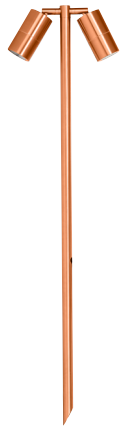

Tivah Solid Copper Garden Spike Bollard Light

Name	Tivah
Material	Solid Copper
Colour	Copper (Will Age Over Time)
IP Rating	IP65
Colour Temp	<div style="display: flex; gap: 5px;"> <div style="width: 10px; height: 10px; background-color: #FFD700; border: 1px solid black;"></div> 3000k <div style="width: 10px; height: 10px; background-color: #ADD8E6; border: 1px solid black;"></div> 4000k <div style="width: 10px; height: 10px; background-color: #00CED1; border: 1px solid black;"></div> 5500k </div>
IK Rating	IK08
Installation Type	Ground - Spike
Diffuser Type	Clear Glass
Lamp Base	MR16
Max Wattage	20w
Cable Length	2 Metres
Protection Class	MR16 = 3 (Low Voltage - No Earth Required)
Lamp Expectancy	<30,000hrs*
CRI	CRI>80
SDCM	<6
UGR	<45
Dimmable	No
Warranty	3 Years Replacement*

Dimensions

Related Products

[HV1403T-CP](#)

[HV1405T-CP](#)

Weathered Copper

i Solid Brass and Solid Copper fittings will naturally tarnish, Solid brass fittings with additional coatings (Antique Brass & Graphite) may tarnish through the coating when installed in outdoor environments

Warranty
Terms & Conditions

Website

Product Ordering

Image	Part Number	Colour Temp	Lumens	Input Voltage	Beam Angle	Included LED	Barcode
	HV1413T	<div style="display: flex; gap: 5px;"> <div style="width: 10px; height: 10px; background-color: #FFD700; border: 1px solid black;"></div> 3000K <div style="width: 10px; height: 10px; background-color: #ADD8E6; border: 1px solid black;"></div> 4000K <div style="width: 10px; height: 10px; background-color: #00CED1; border: 1px solid black;"></div> 5500K </div>	270lm 285lm 300lm	12v DC	120°	TRI Colour 5w MR16 LED	9350418015815