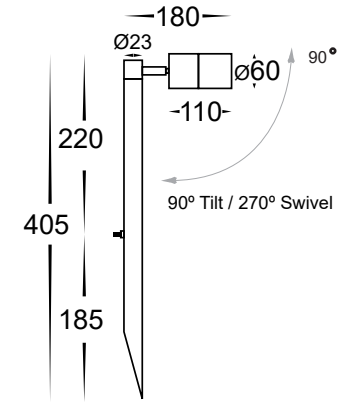

Tivah Solid Copper Garden Spike Bollard Light

Name	Tivah
Material	Solid Copper
Colour	Copper (Will Age Over Time)
IP Rating	IP65
Colour Temp	<div style="display: flex; gap: 5px;"> <div style="width: 10px; height: 10px; background-color: #FFD700; border: 1px solid black;"></div> 3000k <div style="width: 10px; height: 10px; background-color: #ADD8E6; border: 1px solid black;"></div> 4000k <div style="width: 10px; height: 10px; background-color: #00CED1; border: 1px solid black;"></div> 5500k </div>
IK Rating	IK08
Installation Type	Ground - Spike
Diffuser Type	Clear Glass
Lamp Base	MR16
Max Wattage	20w
Cable Length	2 Metres
Protection Class	MR16 = 3 (Low Voltage - No Earth Required)
Lamp Expectancy	<30,000hrs*
CRI	CRI>80
SDCM	<6
UGR	<45
Dimmable	No
Warranty	3 Years Replacement*

Dimensions

Related Products

[HV1403T-CP](#)

[HV1405T-CP](#)

Weathered Copper

i Solid Brass and Solid Copper fittings will naturally tarnish, Solid brass fittings with additional coatings (Antique Brass & Graphite) may tarnish through the coating when installed in outdoor environments

Warranty
Terms & Conditions

Website

Product Ordering

Image	Part Number	Colour Temp	Lumens	Input Voltage	Beam Angle	Included LED	Barcode
	HV1413T	<div style="display: flex; gap: 5px;"> <div style="width: 10px; height: 10px; background-color: #FFD700; border: 1px solid black;"></div> 3000K <div style="width: 10px; height: 10px; background-color: #ADD8E6; border: 1px solid black;"></div> 4000K <div style="width: 10px; height: 10px; background-color: #00CED1; border: 1px solid black;"></div> 5500K </div>	270lm 285lm 300lm	12v DC	120°	TRI Colour 5w MR16 LED	9350418015815