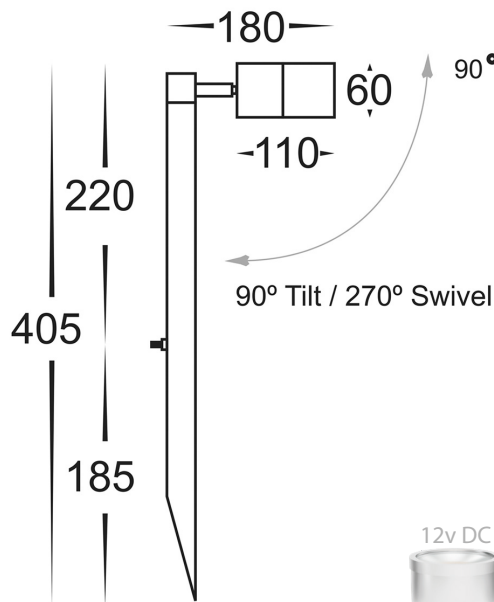

PRODUCT SPECIFICATIONS

- Name:** Tivah
- Material:** Aluminium
- Colour:** Poly Powder Coated Black
- CRI:** ≥80
- IP Rating:** IP65
- Lamp Base:** MR16
- Wiring:** Parallel
- Dimmable:** No
- Warranty:** 2 years replacement**

Compatible with
Tri-Colour 9in1
3w, 5w, 7w
12v or 24v LED Globe

PART NUMBER	COLOUR TEMP	LUMENS*	INPUT VOLTAGE	BEAM ANGLE	INCLUDED GLOBES
HV1407T-BLK	3000k	250lm	12v DC	120°	5w MR16 TRI Colour LED
	4000k	275lm			
	5500k	300lm			