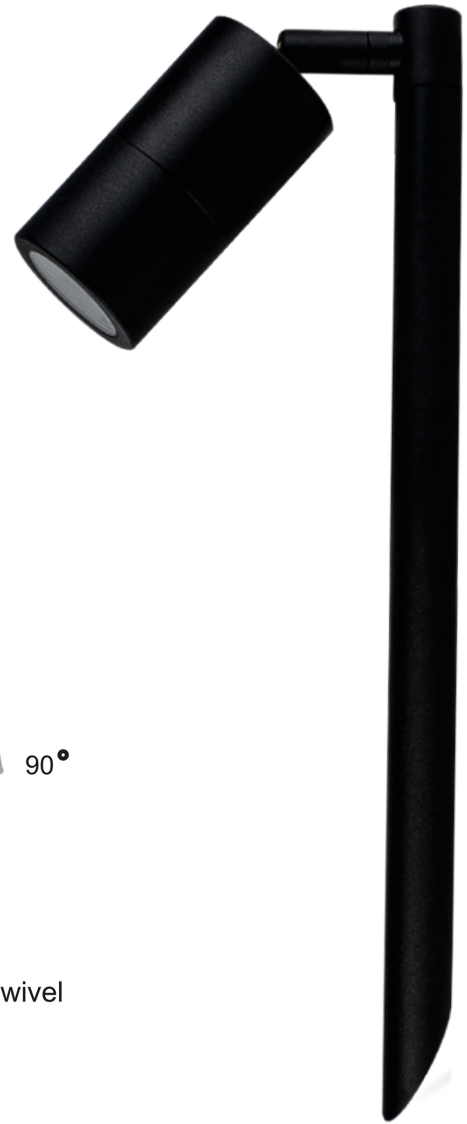

PRODUCT SPECIFICATIONS

- Name:** Tivah
- Material:** Aluminium
- Colour:** Poly Powder Coated Black
- CRI:** ≥80
- IP Rating:** IP65
- Lamp Base:** MR16
- Wiring:** Parallel
- Dimmable:** No
- Warranty:** 2 years replacement**

Compatible with
Tri-Colour 9in1
3w, 5w, 7w
12v or 24v LED Globe

PART NUMBER	COLOUR TEMP	LUMENS*	INPUT VOLTAGE	BEAM ANGLE	INCLUDED GLOBES
HV1407T-BLK	3000k	250lm	12v DC	120°	5w MR16 TRI Colour LED
	4000k	275lm			
	5500k	300lm			