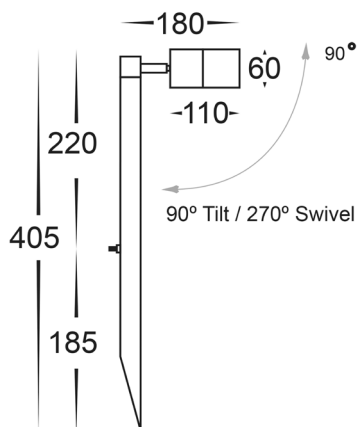

## PRODUCT SPECIFICATIONS

Name	Tivah
Material	Brass
Colour	Antique Brass
IP Rating	IP65
Lamp Base	MR16
CRI:	>80
Wiring	Parallel
Dimmable	No
Warranty	2 Years Replacement

## DIMENSIONS

### APPROVAL

IMAGE	PART NUMBER	COLOUR TEMP	LUMENS	INPUT VOLTAGE	BEAM ANGLE	INCLUDED LED
	<b>HV1407T-AB</b>	3000K 4000K 5500K	270lm 285lm 300lm	12v DC	120°	<b>TRI Colour</b> 5w MR16 LED Must be used with a 12v DC LED Driver