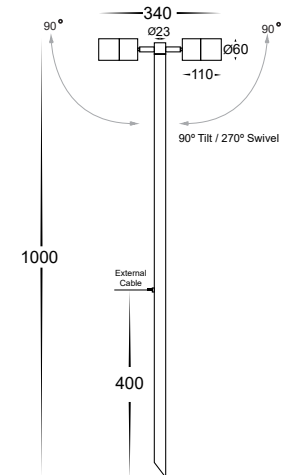

# Tivah Antique Brass Garden Spike Bollard Light

Name	Tivah
Material	Solid Brass
Colour	Antique Brass
IP Rating	IP65
Colour Temp	<input type="checkbox"/> 3000k <input type="checkbox"/> 4000k <input type="checkbox"/> 5500k
IK Rating	IK08
Installation Type	Ground - Spike
Diffuser Type	Clear Glass
Lamp Base	MR16
Max Wattage	2x 20w
Cable Length	2 Metres
Protection Class	MR16 = 3 (Low Voltage - No Earth Required)
Lamp Expectancy	<30,000hrs*
CRI	CRI>80
SDCM	<6
UGR	<45
Dimmable	No
Warranty	3 Years Replacement*

## Dimensions

## Product Ordering

Image	Part Number	Colour Temp	Lumens	Input Voltage	Beam Angle	Included LED	Barcode
	<b>HV1405T-AB</b>	<input type="checkbox"/> 3000K <input type="checkbox"/> 4000K <input type="checkbox"/> 5500K	2x 270lm 2x 285lm 2x 300lm	12v DC	120°	<b>TRI Colour</b> 2x 5w MR16 LED	9350418015747