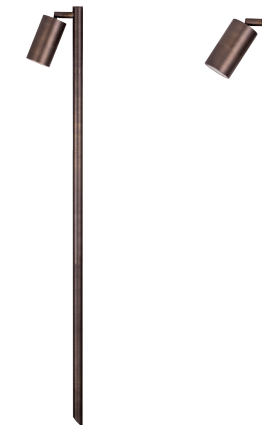

Related Products

[HV1403T-AB](#)

[HV1407T-AB](#)

i Solid Brass fittings will naturally tarnish. Solid brass fittings with additional coatings (Antique Brass & Graphite) may tarnish through the coating when installed in outdoor environments

Warranty
Terms & Conditions

Website

Product Ordering

Image	Part Number	Colour Temp	Lumens	Input Voltage	Beam Angle	Included LED	Barcode
	HV1405T-AB	☐ 3000K ☐ 4000K ☐ 5500K	2x 270lm 2x 285lm 2x 300lm	12v DC	120°	TRI Colour 2x 5w MR16 LED	9350418015747

Optional Havit Compatible Accessories

Image	Part Number	Colour Temp	Input Voltage	Beam Angle	Included LED
MR16 Optional Globes & Drivers					
	HV9507	3000K 4000K 5500K	12v DC	60°	TRI Colour 3/5/7w MR16 LED
	HV9508	3000K 4000K 5500K	24v DC	60°	TRI Colour 3/5/7w MR16 LED
	12v DC LED Drivers	See Catalogue or Website for full range of 12v DC LED Drivers			
Weatherproof Connectors					
	HV9911	Small IP67 Weatherproof Connector			
	HV9912	Medium IP67 Weatherproof Connector			
	HV9913	Large IP67 Weatherproof Connector			

Havit Lighting 143 Beauchamp Road, Matraville, N.S.W. 2036 | Phone: 02 9381 8300 | Fax: 02 9381 6661 | Email: sales@havit.com.au | Web: www.havit.com.au

*See Warranty Terms & Conditions for more information