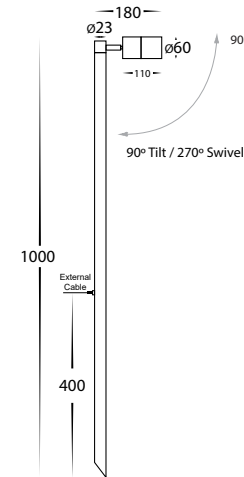

Dimensions