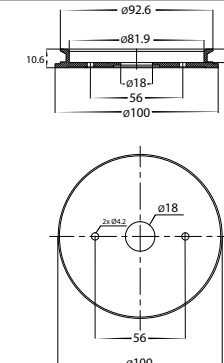

Mounting Base

i Solid Brass and Solid Copper fittings will naturally tarnish. Solid brass fittings with additional coatings (Antique Brass & Graphite) may tarnish through the coating when installed in outdoor environments.

Optional Havit Compatible Accessories

Image	Part Number	Colour Temp	Input Voltage	Beam Angle	Included LED
GU10 Dimmable Globe					
	HV9509	3000K 4000K 5500K	240v AC	60°	TRI Colour 5/7/9w GU10 LED
MR16 Optional Globes & Drivers					
	HV9507	3000K 4000K 5500K	12v DC	60°	TRI Colour 3/5/7w MR16 LED
	HV9508	3000K 4000K 5500K	24v DC	60°	TRI Colour 3/5/7w MR16 LED
	12v DC LED Drivers	See Catalogue or Website for full range of 12v DC LED Drivers