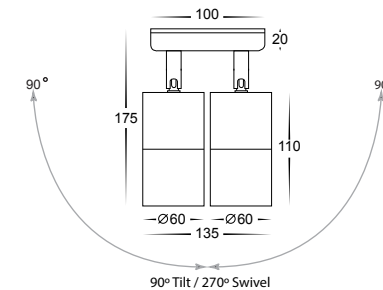

Dimensions