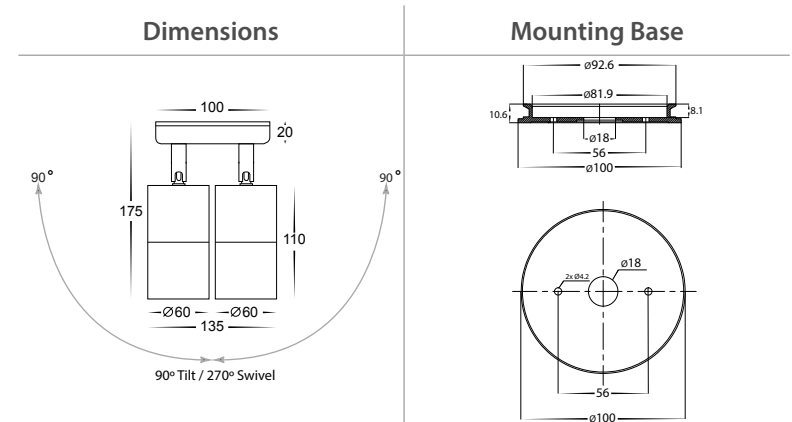

Tivah Aluminium Titanium Double Adjustable Spot Light

Name	Tivah
Material	Aluminium
Colour	Titanium
IP Rating	IP65
Colour Temp	<div style="display: flex; gap: 5px;"> <div style="width: 10px; height: 10px; background-color: #FFD700; border: 1px solid black;"></div> 3000k <div style="width: 10px; height: 10px; background-color: #ADD8E6; border: 1px solid black;"></div> 4000k <div style="width: 10px; height: 10px; background-color: #00CED1; border: 1px solid black;"></div> 5500k </div>
IK Rating	IK10
Installation Type	Wall or Ceiling - Surface Mounted
Diffuser Type	Clear Glass
Lamp Base	Available in either GU10 or MR16
Max Wattage	2x 35w GU10 2x 20w MR16
Protection Class	GU10 = 1 (requires Earth) MR16 = 3 (Low Voltage - No Earth Required)
Lamp Expectancy	<30,000hrs*
CRI	CRI>80
SDCM	<6
UGR	<45
Dimmable	Yes - Triac Dimmable (HV1385T only)
Warranty	3 Years Replacement*

Product Ordering

Image	Part Number	Colour Temp	Lumens	Input Voltage	Beam Angle	Included LED	Barcode
	HV1385T	<div style="display: flex; gap: 5px;"> <div style="width: 10px; height: 10px; background-color: #FFD700; border: 1px solid black;"></div> 3000K <div style="width: 10px; height: 10px; background-color: #ADD8E6; border: 1px solid black;"></div> 4000K <div style="width: 10px; height: 10px; background-color: #00CED1; border: 1px solid black;"></div> 5500K </div>	2x 240-560lm 2x 255-595lm 2x 270-630lm	240v AC	60°	TRI Colour 2x 3/5/7w GU10 LED	9350418015631
	HV1387GU10T		2x 270lm 2x 285lm 2x 300lm			TRI Colour 2x 5w GU10 LED	9350418015648
	HV1387MR16T		2x 270lm 2x 285lm 2x 300lm	12v DC	120°	TRI Colour 2x 5w MR16 LED	9350418015655