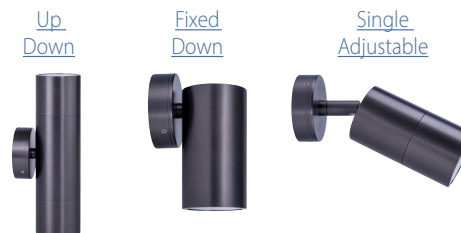

Related Products

*See Warranty Terms & Conditions for more information