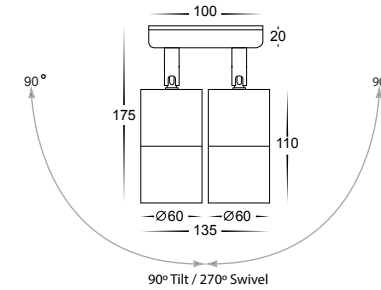

Dimensions