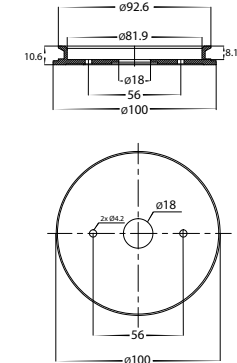

Mounting Base

i Solid Brass and Solid Copper fittings will naturally tarnish. Solid brass fittings with additional coatings (Antique Brass & Graphite) may tarnish through the coating when installed in outdoor environments.

Optional Havit Compatible Accessories

Image	Part Number	Colour Temp	Input Voltage	Beam Angle	Included LED
GU10 Dimmable Globe					
	HV9509	3000K 4000K 5500K	240v AC	60°	TRI Colour 5/7/9w GU10 LED
MR16 Optional Globes & Drivers					
	HV9507	3000K 4000K 5500K	12v DC	60°	TRI Colour 3/5/7w MR16 LED
	HV9508	3000K 4000K 5500K	24v DC	60°	TRI Colour 3/5/7w MR16 LED
	12v DC LED Drivers	See Catalogue or Website for full range of 12v DC LED Drivers