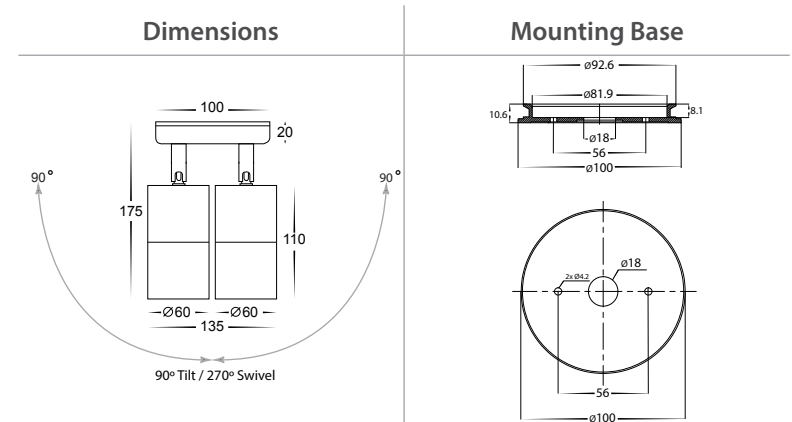

Tivah Aluminium Silver Double Adjustable Spot Light

Name	Tivah
Material	Aluminium
Colour	Poly Powder Coated Silver
IP Rating	IP65
Colour Temp	<div style="display: flex; gap: 5px;"> <div style="width: 10px; height: 10px; background-color: #FFD700; border: 1px solid black;"></div> 3000k <div style="width: 10px; height: 10px; background-color: #ADD8E6; border: 1px solid black;"></div> 4000k <div style="width: 10px; height: 10px; background-color: #00CED1; border: 1px solid black;"></div> 5500k </div>
IK Rating	IK10
Installation Type	Wall or Ceiling - Surface Mounted
Diffuser Type	Clear Glass
Lamp Base	Available in either GU10 or MR16
Max Wattage	2x 35w GU10 2x 20w MR16
Protection Class	GU10 = 1 (requires Earth) MR16 = 3 (Low Voltage - No Earth Required)
Lamp Expectancy	<30,000hrs*
CRI	CRI>80
SDCM	<6
UGR	<45
Dimmable	Yes - Triac Dimmable (HV1345T only)
Warranty	3 Years Replacement*

Product Ordering

Image	Part Number	Colour Temp	Lumens	Input Voltage	Beam Angle	Included LED	Barcode
	HV1345T	<div style="display: flex; gap: 5px;"> <div style="width: 10px; height: 10px; background-color: #FFD700; border: 1px solid black;"></div> 3000K <div style="width: 10px; height: 10px; background-color: #ADD8E6; border: 1px solid black;"></div> 4000K <div style="width: 10px; height: 10px; background-color: #00CED1; border: 1px solid black;"></div> 5500K </div>	2x 240-560lm 2x 255-595lm 2x 270-630lm	240v AC	60°	TRI Colour 2x 3/5/7w GU10 LED	9350418015600
	HV1347GU10T		2x 270lm 2x 285lm 2x 300lm			TRI Colour 2x 5w GU10 LED	9350418015617
	HV1347MR16T		2x 270lm 2x 285lm 2x 300lm	12v DC	120°	TRI Colour 2x 5w MR16 LED	9350418015624