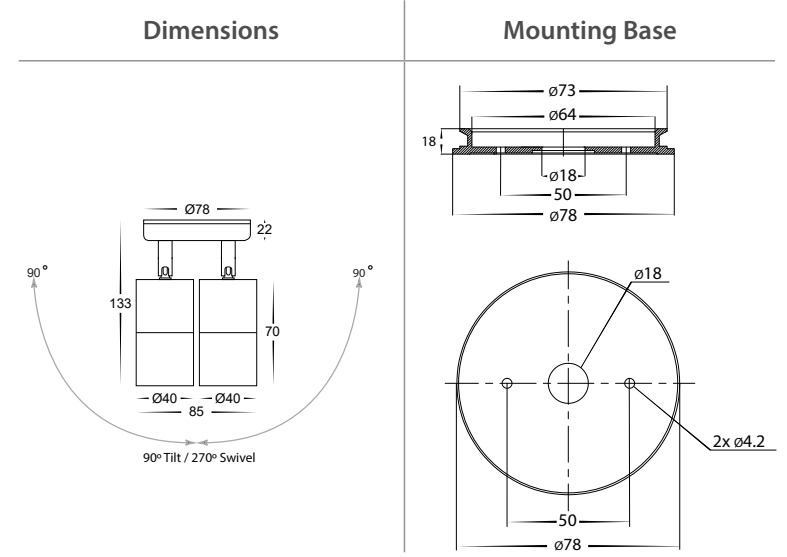

## Double Adjustable Spot Light

<b>Name</b>	Tivah
<b>Material</b>	Aluminium
<b>Colour</b>	Poly Powder Coated Black
<b>IP Rating</b>	IP65
<b>Colour Temp</b>	<input checked="" type="checkbox"/> 3000k <input type="checkbox"/> 4000k
<b>IK Rating</b>	IK10
<b>Installation Type</b>	Wall - Surface Mounted
<b>Diffuser Type</b>	Clear Glass
<b>Lamp Base</b>	MR11
<b>Max Wattage</b>	2x 20w MR11
<b>Protection Class</b>	3 (Low Voltage - No Earth Required)
<b>Lamp Expectancy</b>	<30,000hrs*
<b>CRI</b>	CRI>80
<b>SDCM</b>	<6
<b>UGR</b>	<42
<b>Dimmable</b>	No
<b>Warranty</b>	3 Years Replacement*