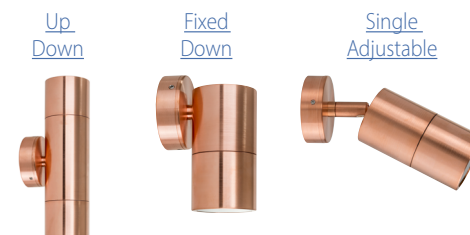

Related Products

*See Warranty Terms & Conditions for more information