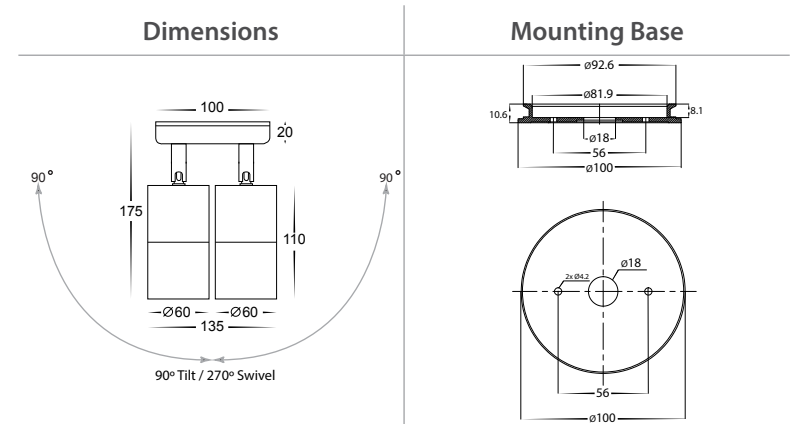

Tivah Solid Copper

Double Adjustable Spot Light

Name	Tivah
Material	Solid Copper
Colour	Copper- Will Age over Time
IP Rating	IP65
Colour Temp	<div style="display: flex; gap: 5px;"> <div style="width: 10px; height: 10px; background-color: #FFD700; border: 1px solid black;"></div> 3000k <div style="width: 10px; height: 10px; background-color: #ADD8E6; border: 1px solid black;"></div> 4000k <div style="width: 10px; height: 10px; background-color: #00CED1; border: 1px solid black;"></div> 5000k </div>
IK Rating	IK10
Installation Type	Wall or Ceiling - Surface Mounted
Diffuser Type	Clear Glass
Lamp Base	Available in either GU10 or MR16
Max Wattage	2x 35w GU10 2x 20w MR16
Protection Class	GU10 = 1 (requires Earth) MR16 = 3 (Low Voltage - No Earth Required)
Lamp Expectancy	<30,000hrs*
CRI	CRI>80
SDCM	<6
UGR	<45
Dimmable	Yes - Triac Dimmable (HV1315T only)
Warranty	3 Years Replacement*

Product Ordering

Image	Part Number	Colour Temp	Lumens	Input Voltage	Beam Angle	Included LED	Barcode
	HV1315T	<div style="display: flex; gap: 5px;"> <div style="width: 10px; height: 10px; background-color: #FFD700; border: 1px solid black;"></div> 3000K <div style="width: 10px; height: 10px; background-color: #ADD8E6; border: 1px solid black;"></div> 4000K <div style="width: 10px; height: 10px; background-color: #00CED1; border: 1px solid black;"></div> 5500K </div>	2x 240-560lm 2x 255-595lm 2x 270-630lm	240v AC	60°	TRI Colour 2x 3/5/7w GU10 LED	9350418015518
	HV1317GU10T		2x 270lm 2x 285lm 2x 300lm			TRI Colour 2x 5w GU10 LED	
	HV1317MR16T		2x 270lm 2x 285lm 2x 300lm	12v DC	120°	TRI Colour 2x 5w MR16 LED	9350418015532