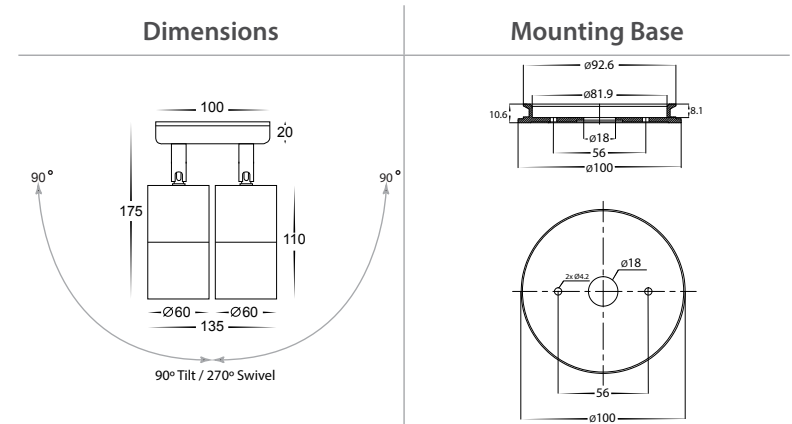

# Tivah 316 Stainless Steel Double Adjustable Spot Light

<b>Name</b>	Tivah
<b>Material</b>	316 Stainless Steel
<b>Colour</b>	Stainless Steel
<b>IP Rating</b>	IP65
<b>Colour Temp</b>	<div style="display: flex; gap: 5px;"> <div style="width: 10px; height: 10px; background-color: #FFD700; border: 1px solid black;"></div> 3000k             <div style="width: 10px; height: 10px; background-color: #ADD8E6; border: 1px solid black;"></div> 4000k             <div style="width: 10px; height: 10px; background-color: #00CED1; border: 1px solid black;"></div> 5000k         </div>
<b>IK Rating</b>	IK10
<b>Installation Type</b>	Wall or Ceiling - Surface Mounted
<b>Diffuser Type</b>	Clear Glass
<b>Lamp Base</b>	Available in either GU10 or MR16
<b>Max Wattage</b>	2x 35w GU10   2x 20w MR16
<b>Protection Class</b>	GU10 = 1 (requires Earth) MR16 = 3 (Low Voltage - No Earth Required)
<b>Lamp Expectancy</b>	<30,000hrs*
<b>CRI</b>	CRI>80
<b>SDCM</b>	<6
<b>UGR</b>	<45
<b>Dimmable</b>	Yes - Triac Dimmable (HV1305T only)
<b>Warranty</b>	3 Years Replacement*

## Product Ordering

Image	Part Number	Colour Temp	Lumens	Input Voltage	Beam Angle	Included LED	Barcode
	<b>HV1305T</b>	<div style="display: flex; gap: 5px;"> <div style="width: 10px; height: 10px; background-color: #FFD700; border: 1px solid black;"></div> 3000K             <div style="width: 10px; height: 10px; background-color: #ADD8E6; border: 1px solid black;"></div> 4000K             <div style="width: 10px; height: 10px; background-color: #00CED1; border: 1px solid black;"></div> 5500K         </div>	2x 240-560lm 2x 255-595lm 2x 270-630lm	240v AC	60°	<b>TRI Colour</b> 2x 3/5/7w GU10 LED	9350418015488
	<b>HV1307GU10T</b>		2x 270lm 2x 285lm 2x 300lm			<b>TRI Colour</b> 2x 5w GU10 LED	9350418015495
	<b>HV1307MR16T</b>				12v DC	120°	<b>TRI Colour</b> 2x 5w MR16 LED