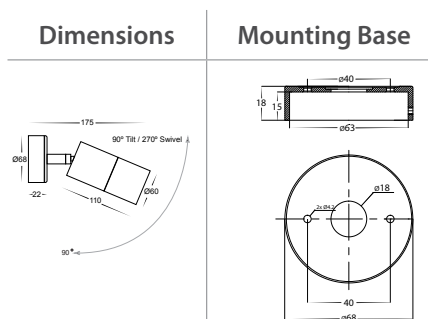

Tivah Antique Brass Single Adjustable Spot Light

Name	Tivah
Material	Solid Brass
Colour	Antique Brass
IP Rating	IP65
Colour Temp	 3000k 4000k 5500k
IK Rating	IK10
Installation Type	Wall or Ceiling - Surface Mounted
Diffuser Type	Clear Glass
Lamp Base	Available in either GU10 or MR16
Max Wattage	35w GU10 20w MR16
Protection Class	GU10 = 1 (requires Earth) MR16 = 3 (Low Voltage - No Earth Required)
Lamp Expectancy	<30,000hrs*
CRI	CRI>80
SDCM	<6
UGR	<45
Dimmable	Yes - Triac Dimmable (HV1295T Only)
Warranty	3 Years Replacement*

Product Ordering

Image	Part Number	Colour Temp	Lumens	Input Voltage	Beam Angle	Included LED	Barcode
	HV1295T	 3000K 4000K 5500K	240-560lm 255-595lm 270-630lm	240v AC	60°	TRI Colour 3/5/7w GU10 LED	9350418015464
	HV1297GU10T		270lm 285lm 300lm			TRI Colour 5w GU10 LED	9350418015471
	HV1297MR16T		12v DC	120°	TRI Colour 5w MR16 LED	9350418015488	