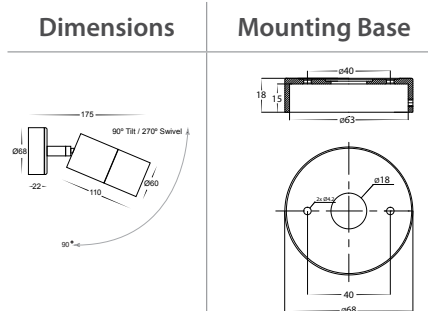

# Tivah Aluminium Titanium Single Adjustable Spot Light

Name	Tivah
Material	Aluminium
Colour	Titanium
IP Rating	IP65
Colour Temp	<div style="display: flex; gap: 5px;"> <div style="width: 10px; height: 10px; background-color: #FFD700; border: 1px solid black;"></div> 3000k             <div style="width: 10px; height: 10px; background-color: #ADD8E6; border: 1px solid black;"></div> 4000k             <div style="width: 10px; height: 10px; background-color: #00CED1; border: 1px solid black;"></div> 5500k           </div>
IK Rating	IK10
Installation Type	Wall or Ceiling - Surface Mounted
Diffuser Type	Clear Glass
Lamp Base	Available in either GU10 or MR16
Max Wattage	35w GU10   20w MR16
Protection Class	GU10 = 1 (requires Earth) MR16 = 3 (Low Voltage - No Earth Required)
Lamp Expectancy	<30,000hrs*
CRI	CRI>80
SDCM	<6
UGR	<45
Dimmable	Yes - Triac Dimmable (HV1285T Only)
Warranty	3 Years Replacement*

## Product Ordering

Image	Part Number	Colour Temp	Lumens	Input Voltage	Beam Angle	Included LED	Barcode
	<b>HV1285T</b>	<div style="display: flex; gap: 5px;"> <div style="width: 10px; height: 10px; background-color: #FFD700; border: 1px solid black;"></div> 3000K             <div style="width: 10px; height: 10px; background-color: #ADD8E6; border: 1px solid black;"></div> 4000K             <div style="width: 10px; height: 10px; background-color: #00CED1; border: 1px solid black;"></div> 5500K           </div>	240-560lm 255-595lm 270-630lm	240v AC	60°	<b>TRI Colour</b> 3/5/7w GU10 LED	9350418015426
	<b>HV1287GU10T</b>		270lm 285lm 300lm			<b>TRI Colour</b> 5w GU10 LED	9350418015433
	<b>HV1287MR16T</b>				12v DC	120°	<b>TRI Colour</b> 5w MR16 LED