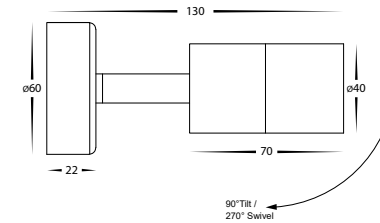

## Single Adjustable Spot Light

<b>Name</b>	Tivah
<b>Material</b>	Aluminium
<b>Colour</b>	Poly Powder Coated Black
<b>IP Rating</b>	IP65
<b>Colour Temp</b>	<input checked="" type="checkbox"/> 3000k <input type="checkbox"/> 4000k
<b>IK Rating</b>	IK10
<b>Installation Type</b>	Wall or Ceiling - Surface Mounted
<b>Diffuser Type</b>	Clear Glass
<b>Lamp Base</b>	MR11
<b>Max Wattage</b>	20w MR11
<b>Protection Class</b>	3 (Low Voltage - No Earth Required)
<b>Lamp Expectancy</b>	<30,000hrs*
<b>CRI</b>	CRI>80
<b>SDCM</b>	<6
<b>UGR</b>	<42
<b>Dimmable</b>	No
<b>Warranty</b>	3 Years Replacement*

### Dimensions