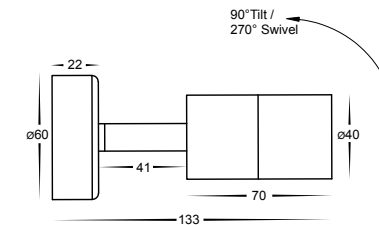

Dimensions