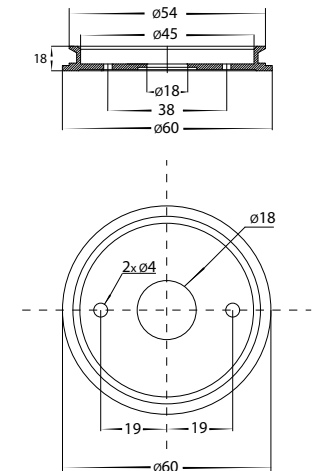

Mini Tivah 316 Stainless Steel Single Adjustable Spot Light

Name	Tivah
Material	316 Stainless Steel
Colour	Stainless Steel
IP Rating	IP65
Colour Temp	<input type="checkbox"/> 3000k <input type="checkbox"/> 4000k
IK Rating	IK10
Installation Type	Wall or Ceiling - Surface Mounted
Diffuser Type	Clear Glass
Lamp Base	MR11
Max Wattage	20w MR11
Protection Class	3 (Low Voltage - No Earth Required)
Lamp Expectancy	<30,000hrs*
CRI	CRI>80
SDCM	<6
UGR	<42
Dimmable	No
Warranty	3 Years Replacement*

Dimensions

Mounting Base

Optional Havit Compatible Accessories

Image	Part Number	Colour Temp	Input Voltage	Beam Angle	Included LED
Optional Globes & Drivers					
	HV9311C	5500K	12v DC	60°	3w MR11 LED
	12v DC LED Drivers	See Catalogue or Website for full range of 12v DC LED Drivers			
Maintenance Kit					
	HV9971	Stainless Steel Maintenance Kit			

Product Ordering

Image	Part Number	Colour Temp	Lumens	Input Voltage	Beam Angle	Included LED	Barcode
	HV1207MR11NW	<input type="checkbox"/> 3000K <input type="checkbox"/> 4000K	270lm 300lm	12v DC	60°	<input type="checkbox"/> 1x 3000k MR11 LED <input type="checkbox"/> 1x 4000k MR11 LED	9350418018762