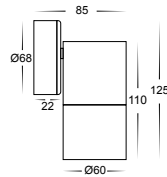

Tivah Aluminium Titanium Fixed Down Wall Light

Name	Tivah
Material	Aluminium
Colour	Titanium
IP Rating	IP65
Colour Temp	<div style="display: flex; gap: 5px;"> <div style="width: 10px; height: 10px; background-color: #FFD700; border: 1px solid black;"></div> 3000k <div style="width: 10px; height: 10px; background-color: #ADD8E6; border: 1px solid black;"></div> 4000k <div style="width: 10px; height: 10px; background-color: #00CED1; border: 1px solid black;"></div> 5500k </div>
IK Rating	IK10
Installation Type	Wall - Surface Mounted
Diffuser Type	Clear Glass
Lamp Base	Available in either GU10 or MR16
Max Wattage	35w GU10 20w MR16
Protection Class	GU10 = 1 (requires Earth) MR16 = 3 (Low Voltage - No Earth Required)
Lamp Expectancy	<30,000hrs*
CRI	CRI>80
SDCM	<6
UGR	<45
Dimmable	Yes - Triac Dimmable (HV1185T Only)
Warranty	3 Years Replacement*

Dimensions

Mounting Base

Product Ordering

Image	Part Number	Colour Temp	Lumens	Input Voltage	Beam Angle	Included LED	Barcode
	HV1185T	<div style="display: flex; gap: 5px;"> <div style="width: 10px; height: 10px; background-color: #FFD700; border: 1px solid black;"></div> 3000K <div style="width: 10px; height: 10px; background-color: #ADD8E6; border: 1px solid black;"></div> 4000K <div style="width: 10px; height: 10px; background-color: #00CED1; border: 1px solid black;"></div> 5500K </div>	240-560lm 255-595lm 270-630lm	240v AC	60°	TRI Colour 3/5/7w GU10 LED	9350418015211
	HV1187GU10T		270lm 285lm 300lm			TRI Colour 5w GU10 LED	9350418015228
	HV1187MR16T		12v DC	120°	TRI Colour 5w MR16 LED	9350418015235	