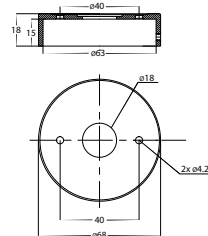

Tivah Aluminium Titanium Fixed Down Wall Light

Name	Tivah
Material	Aluminium
Colour	Titanium
IP Rating	IP65
Colour Temp	<div style="display: flex; gap: 5px;"> <div style="width: 10px; height: 10px; background-color: #FFD700; border: 1px solid black;"></div> 3000k <div style="width: 10px; height: 10px; background-color: #ADD8E6; border: 1px solid black;"></div> 4000k <div style="width: 10px; height: 10px; background-color: #00CED1; border: 1px solid black;"></div> 5500k </div>
IK Rating	IK10
Installation Type	Wall - Surface Mounted
Diffuser Type	Clear Glass
Lamp Base	Available in either GU10 or MR16
Max Wattage	35w GU10 20w MR16
Protection Class	GU10 = 1 (requires Earth) MR16 = 3 (Low Voltage - No Earth Required)
Lamp Expectancy	<30,000hrs*
CRI	CRI>80
SDCM	<6
UGR	<45
Dimmable	Yes - Triac Dimmable (HV1185T Only)
Warranty	3 Years Replacement*

Dimensions

Mounting Base

Product Ordering

Image	Part Number	Colour Temp	Lumens	Input Voltage	Beam Angle	Included LED	Barcode
	HV1185T	<div style="display: flex; gap: 5px;"> <div style="width: 10px; height: 10px; background-color: #FFD700; border: 1px solid black;"></div> 3000K <div style="width: 10px; height: 10px; background-color: #ADD8E6; border: 1px solid black;"></div> 4000K <div style="width: 10px; height: 10px; background-color: #00CED1; border: 1px solid black;"></div> 5500K </div>	240-560lm 255-595lm 270-630lm	240v AC	60°	TRI Colour 3/5/7w GU10 LED	9350418015211
	HV1187GU10T		270lm 285lm 300lm			TRI Colour 5w GU10 LED	9350418015228
	HV1187MR16T		12v DC	120°	TRI Colour 5w MR16 LED	9350418015235	