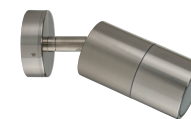

[Single Adjustable](#)