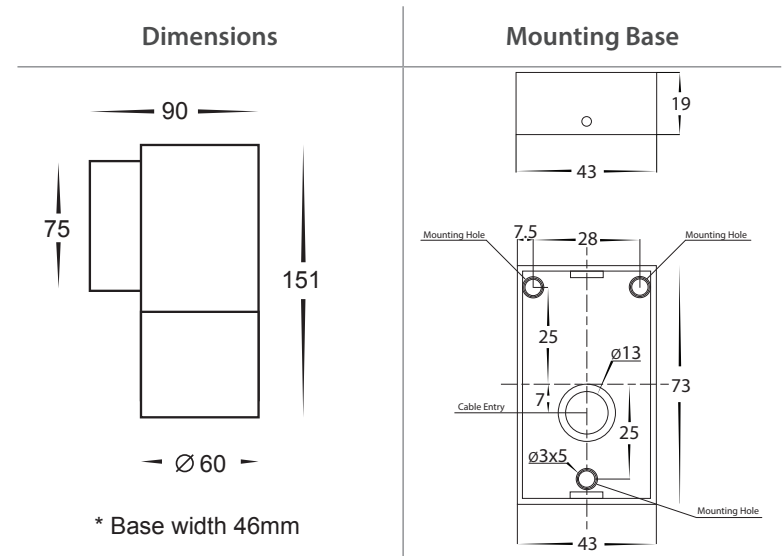

Piaz 304 Stainless Steel Fixed Down Wall Light

Name	Piaz
Material	304 Stainless Steel
Colour	Stainless Steel
IP Rating	IP54
Colour Temp	<input type="checkbox"/> 3000k <input type="checkbox"/> 4000k <input type="checkbox"/> 5500k
IK Rating	IK10
Installation Type	Wall - Surface Mounted
Diffuser Type	Clear Glass
Lamp Base	GU10
Max Wattage	35w GU10
Protection Class	1 (requires Earth)
Lamp Expectancy	<30,000hrs*
CRI	CRI>80
SDCM	<6
UGR	<45
Dimmable	No - Not with Supplied Globes
Warranty	3 Years Replacement*

Product Ordering

Image	Part Number	Colour Temp	Lumens	Input Voltage	Beam Angle	Included LED	Barcode
	HV1171T	<input type="checkbox"/> 3000K <input type="checkbox"/> 4000K <input type="checkbox"/> 5500K	270lm 285lm 300lm	240v AC	120°	TRI Colour 5w GU10 LED	9350418014986