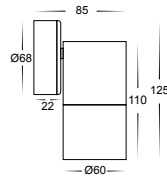

# Tivah Aluminium White Fixed Down Wall Light

<b>Name</b>	Tivah
<b>Material</b>	Aluminium
<b>Colour</b>	Poly Powder Coated White
<b>IP Rating</b>	IP65
<b>Colour Temp</b>	<div style="display: flex; gap: 5px;"> <div style="width: 10px; height: 10px; background-color: #FFD700; border: 1px solid black;"></div> 3000k             <div style="width: 10px; height: 10px; background-color: #ADD8E6; border: 1px solid black;"></div> 4000k             <div style="width: 10px; height: 10px; background-color: #00CED1; border: 1px solid black;"></div> 5500k         </div>
<b>IK Rating</b>	IK10
<b>Installation Type</b>	Wall - Surface Mounted
<b>Diffuser Type</b>	Clear Glass
<b>Lamp Base</b>	Available in either GU10 or MR16
<b>Max Wattage</b>	35w GU10   20w MR16
<b>Protection Class</b>	GU10 = 1 (requires Earth) MR16 = 3 (Low Voltage - No Earth Required)
<b>Lamp Expectancy</b>	<30,000hrs*
<b>CRI</b>	CRI>80
<b>SDCM</b>	<6
<b>UGR</b>	<45
<b>Dimmable</b>	Yes - Triac Dimmable (HV1135T Only)
<b>Warranty</b>	3 Years Replacement*

## Dimensions

## Product Ordering

Image	Part Number	Colour Temp	Lumens	Input Voltage	Beam Angle	Included LED	Barcode
	<b>HV1135T</b>	<div style="display: flex; gap: 5px;"> <div style="width: 10px; height: 10px; background-color: #FFD700; border: 1px solid black;"></div> 3000K             <div style="width: 10px; height: 10px; background-color: #ADD8E6; border: 1px solid black;"></div> 4000K             <div style="width: 10px; height: 10px; background-color: #00CED1; border: 1px solid black;"></div> 5500K         </div>	240-560lm 255-595lm 270-630lm	240v AC	60°	<b>TRI Colour</b> 3/5/7w GU10 LED	9350418015150
	<b>HV1137GU10T</b>		270lm 285lm 300lm			<b>TRI Colour</b> 5w GU10 LED	9350418015167
	<b>HV1137MR16T</b>				12v DC	120°	<b>TRI Colour</b> 5w MR16 LED