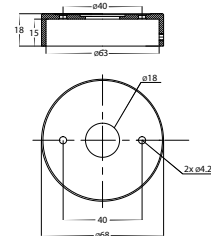

Mounting Base

Optional Havit Compatible Accessories

Image	Part Number	Colour Temp	Input Voltage	Beam Angle	Included LED
GU10 Dimmable Globe					
	HV9509	3000K 4000K 5500K	240v AC	60°	TRI Colour 5/7/9w GU10 LED
MR16 Optional Globes & Drivers					
	HV9507	3000K 4000K 5500K	12v DC	60°	TRI Colour 3/5/7w MR16 LED
	HV9508	3000K 4000K 5500K	24v DC	60°	TRI Colour 3/5/7w MR16 LED
	12v DC LED Drivers	See Catalogue or Website for full range of 12v DC LED Drivers			

Product Ordering

Image	Part Number	Colour Temp	Lumens	Input Voltage	Beam Angle	Included LED	Barcode	
	HV1135T	3000K 4000K 5500K	240-560lm 255-595lm 270-630lm	240v AC	60°	TRI Colour 3/5/7w GU10 LED	9350418015150	
	HV1137GU10T		270lm 285lm 300lm			TRI Colour 5w GU10 LED	9350418015167	
	HV1137MR16T				12v DC	120°	TRI Colour 5w MR16 LED	9350418015174