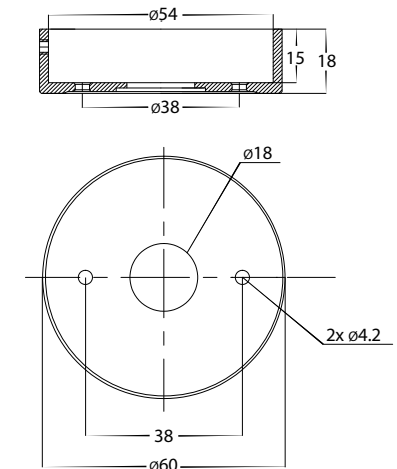

Mini Tivah Aluminium Black Fixed Down Wall Light

Name	Tivah
Material	Aluminium
Colour	Poly Powder Coated Black
IP Rating	IP65
Colour Temp	<input checked="" type="checkbox"/> 3000k <input type="checkbox"/> 4000k
IK Rating	IK10
Installation Type	Wall - Surface Mounted
Diffuser Type	Clear Glass
Lamp Base	MR11
Max Wattage	20w MR11
Protection Class	3 (Low Voltage - No Earth Required)
Lamp Expectancy	<30,000hrs*
CRI	CRI>80
SDCM	<6
UGR	<42
Dimmable	No
Warranty	3 Years Replacement*

Dimensions

Mounting Base

Optional Havit Compatible Accessories

Image	Part Number	Colour Temp	Input Voltage	Beam Angle	Included LED
Optional Globes & Drivers					
	HV9311C	5500K	12v DC	60°	3w MR11 LED
	12v DC LED Drivers	See Catalogue or Website for full range of 12v DC LED Drivers			