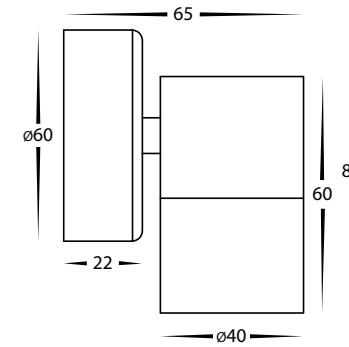

Mini Tivah Aluminium Black Fixed Down Wall Light

Name	Tivah
Material	Aluminium
Colour	Poly Powder Coated Black
IP Rating	IP65
Colour Temp	<input checked="" type="checkbox"/> 3000k <input type="checkbox"/> 4000k
IK Rating	IK10
Installation Type	Wall - Surface Mounted
Diffuser Type	Clear Glass
Lamp Base	MR11
Max Wattage	20w MR11
Protection Class	3 (Low Voltage - No Earth Required)
Lamp Expectancy	<30,000hrs*
CRI	CRI>80
SDCM	<6
UGR	<42
Dimmable	No
Warranty	3 Years Replacement*

Dimensions

Mounting Base

Optional Havit Compatible Accessories

Image	Part Number	Colour Temp	Input Voltage	Beam Angle	Included LED
Optional Globes & Drivers					
	HV9311C	5500K	12v DC	60°	3w MR11 LED
	12v DC LED Drivers	See Catalogue or Website for full range of 12v DC LED Drivers			