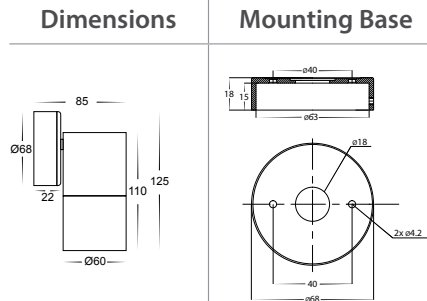

Tivah Aluminium Black Fixed Down Wall Light

Name	Tivah
Material	Aluminium
Colour	Poly Powder Coated Black
IP Rating	IP65
Colour Temp	<div style="display: flex; gap: 5px;"> <div style="width: 10px; height: 10px; background-color: #FFD700; border: 1px solid black;"></div> 3000k <div style="width: 10px; height: 10px; background-color: #ADD8E6; border: 1px solid black;"></div> 4000k <div style="width: 10px; height: 10px; background-color: #00CED1; border: 1px solid black;"></div> 5500k </div>
IK Rating	IK10
Installation Type	Wall - Surface Mounted
Diffuser Type	Clear Glass
Lamp Base	Available in either GU10 or MR16
Max Wattage	35w GU10 20w MR16
Protection Class	GU10 = 1 (requires Earth) MR16 = 3 (Low Voltage - No Earth Required)
Lamp Expectancy	<30,000hrs*
CRI	CRI>80
SDCM	<6
UGR	<45
Dimmable	Yes - Triac Dimmable (HV1125T Only)
Warranty	3 Years Replacement*

Product Ordering

Image	Part Number	Colour Temp	Lumens	Input Voltage	Beam Angle	Included LED	Barcode
	HV1125T	<div style="display: flex; gap: 5px;"> <div style="width: 10px; height: 10px; background-color: #FFD700; border: 1px solid black;"></div> 3000K <div style="width: 10px; height: 10px; background-color: #ADD8E6; border: 1px solid black;"></div> 4000K <div style="width: 10px; height: 10px; background-color: #00CED1; border: 1px solid black;"></div> 5500K </div>	240-560lm 255-595lm 270-630lm	240v AC	60°	TRI Colour 3/5/7w GU10 LED	9350418015129
	HV1127GU10T		270lm 285lm 300lm			TRI Colour 5w GU10 LED	9350418015136
	HV1127MR16T		12v DC	120°	TRI Colour 5w MR16 LED	9350418015143	