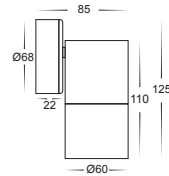

# Tivah Solid Copper Fixed Down Wall Light

<b>Name</b>	Tivah
<b>Material</b>	Solid Copper
<b>Colour</b>	Copper - Will Age over Time
<b>IP Rating</b>	IP65
<b>Colour Temp</b>	<div style="display: flex; gap: 5px;"> <div style="width: 10px; height: 10px; background-color: #FFD700; border: 1px solid black;"></div> 3000k             <div style="width: 10px; height: 10px; background-color: #ADD8E6; border: 1px solid black;"></div> 4000k             <div style="width: 10px; height: 10px; background-color: #00CED1; border: 1px solid black;"></div> 5500k         </div>
<b>IK Rating</b>	IK10
<b>Installation Type</b>	Wall - Surface Mounted
<b>Diffuser Type</b>	Clear Glass
<b>Lamp Base</b>	Available in either GU10 or MR16
<b>Max Wattage</b>	35w GU10   20w MR16
<b>Protection Class</b>	GU10 = 1 (requires Earth) MR16 = 3 (Low Voltage - No Earth Required)
<b>Lamp Expectancy</b>	<30,000hrs*
<b>CRI</b>	CRI>80
<b>SDCM</b>	<6
<b>UGR</b>	<45
<b>Dimmable</b>	No - Not with Supplied Globes
<b>Warranty</b>	3 Years Replacement*

## Dimensions

## Product Ordering

Image	Part Number	Colour Temp	Lumens	Input Voltage	Beam Angle	Included LED	Barcode
	<b>HV1115T</b>	<div style="display: flex; gap: 5px;"> <div style="width: 10px; height: 10px; background-color: #FFD700; border: 1px solid black;"></div> 3000K             <div style="width: 10px; height: 10px; background-color: #ADD8E6; border: 1px solid black;"></div> 4000K             <div style="width: 10px; height: 10px; background-color: #00CED1; border: 1px solid black;"></div> 5500K         </div>	240-560lm 255-595lm 270-630lm	240v AC	60°	<b>TRI Colour</b> 3/5/7w GU10 LED	9350418015099
	<b>HV1117GU10T</b>		270lm 285lm 300lm			<b>TRI Colour</b> 5w GU10 LED	9350418015105
	<b>HV1117MR16T</b>				12v DC	120°	<b>TRI Colour</b> 5w MR16 LED