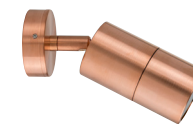

[Single Adjustable](#)