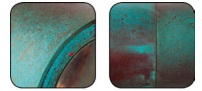

Weathered Copper