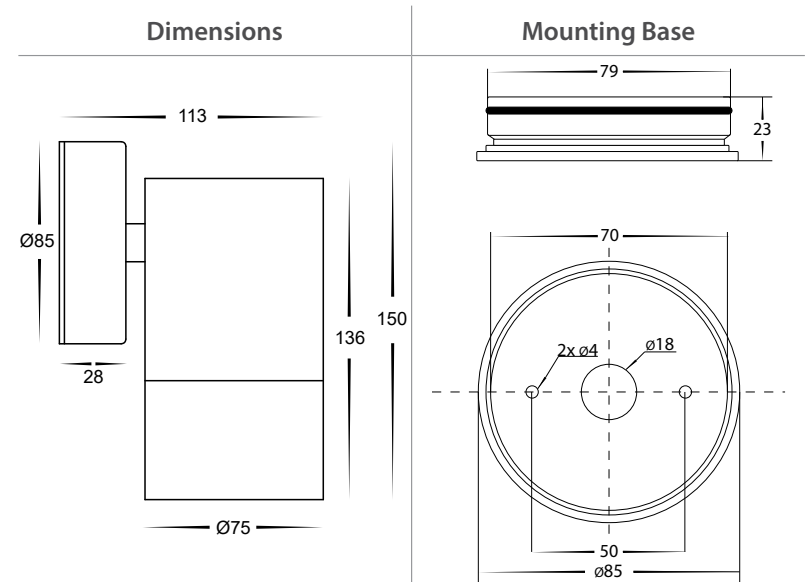

Maxi Tivah 316 Stainless Steel Fixed Down Wall Light

Name	Tivah
Material	316 Stainless Steel
Colour	Stainless Steel
IP Rating	IP65
Colour Temp	 3000k 4000k 5500k
IK Rating	IK10
Installation Type	Wall - Surface Mounted
Diffuser Type	Clear Glass
Lamp Base	Built in LED
Max Wattage	1x 12w
Protection Class	1 (Requires Earth)
Lamp Expectancy	<30,000hrs*
CRI	CRI>80
SDCM	<6
UGR	<45
Dimmable	Yes - Triac Dimmable
Warranty	3 Years Replacement*

Optional Havit Compatible Accessories

Image	Part Number	Description
Dimmer		
	HV9625	Triac Dimmer - Max 300w LED
Maintenance Kit		
	HV9971	Stainless Steel Maintenance Kit

Product Ordering

Image	Part Number	Colour Temp	Lumens	Input Voltage	Beam Angle	Included LED	Barcode
	HV1108T	 3000K 4000K 5500K	1080lm 1140lm 1200lm	240v AC	60°	TRI Colour 12w Built in LED	9350418018885