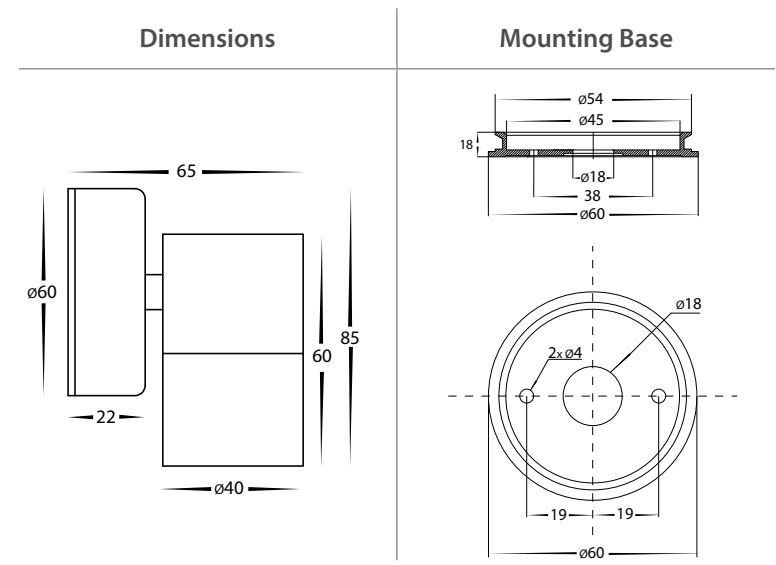

# Mini Tivah 316 Stainless Steel Fixed Down Wall Light

<b>Name</b>	Tivah
<b>Material</b>	316 Stainless Steel
<b>Colour</b>	Stainless Steel
<b>IP Rating</b>	IP65
<b>Colour Temp</b>	<input type="checkbox"/> 3000k <input type="checkbox"/> 4000k
<b>IK Rating</b>	IK10
<b>Installation Type</b>	Wall - Surface Mounted
<b>Diffuser Type</b>	Clear Glass
<b>Lamp Base</b>	MR11
<b>Max Wattage</b>	20w MR11
<b>Protection Class</b>	3 (Low Voltage - No Earth Required)
<b>Lamp Expectancy</b>	<30,000hrs*
<b>CRI</b>	CRI>80
<b>SDCM</b>	<6
<b>UGR</b>	<42
<b>Dimmable</b>	No
<b>Warranty</b>	3 Years Replacement*