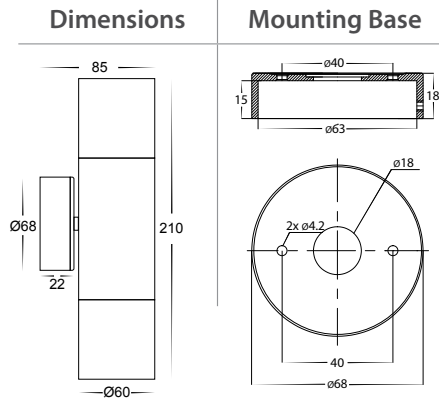

Optional Havit Compatible Accessories

Image	Part Number	Colour Temp	Input Voltage	Beam Angle	Included LED
GU10 Dimmable Globe					
	HV9509	3000K 4000K 5500K	240v AC	60°	TRI Colour 5/7/9w GU10 LED
MR16 Optional Globes & Drivers					
	HV9507	3000K 4000K 5500K	12v DC	60°	TRI Colour 3/5/7w MR16 LED
	HV9508	3000K 4000K 5500K	24v DC	60°	TRI Colour 3/5/7w MR16 LED
	12v DC LED Drivers	See Catalogue or Website for full range of 12v DC LED Drivers			

Product Ordering

Image	Part Number	Colour Temp	Lumens	Input Voltage	Beam Angle	Included LED	Barcode
	HV1095T	3000K 4000K 5500K	2x 240-560lm 2x 255-595lm 2x 270-630lm	240v AC	60°	TRI Colour 2x 3/5/7w GU10 LED	9350418014948
	HV1097GU10T		2x 270lm 2x 285lm 2x 300lm			TRI Colour 2x 5w GU10 LED	9350418014955
	HV1097MR16T		12v DC	120°	TRI Colour 2x 5w MR16 LED	9350418014962