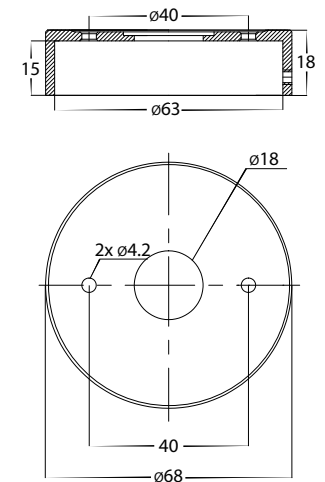

Highlite Aluminium Black Up & Down Wall Light

Name	Highlite
Material	Aluminium
Colour	Poly Powder Coated Black
IP Rating	IP65
Colour Temp	■ 3000k ■ 4000k ■ 5500k
IK Rating	IK06
Installation Type	Wall - Surface Mounted
Diffuser Type	Clear Perspex
Lamp Base	GU10
Max Wattage	2x 10w GU10 (LED Globes Only)
Protection Class	1 (requires Earth)
Lamp Expectancy	<30,000hrs*
CRI	CRI>80
SDCM	<6
UGR	<30
Dimmable	No - Not with Supplied Globes
Warranty	3 Years Replacement*

Dimensions

Mounting Base

Optional Havit Compatible Accessories

Image	Part Number	Colour Temp	Input Voltage	Beam Angle	Included LED
GU10 Dimmable Globes					
	HV9506D	3000K 4000K 5500K	240v AC	60°	TRI Colour 3/5/7w GU10 LED
	HV9509	3000K 4000K 5500K	240v AC	60°	TRI Colour 5/7/9w GU10 LED

Warranty
Terms & Conditions

Website

Product Ordering

Image	Part Number	Colour Temp	Lumens	Input Voltage	Beam Angle	Included LED	Barcode
	HV1089T-BLK-240V	■ 3000K ■ 4000K ■ 5500K	2x 270lm 2x 285lm 2x 300lm	240v AC	120°	 TRI Colour 2x 5w GU10 LED	9350418015044