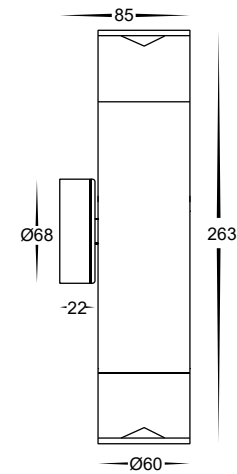

Highlite Aluminium Black Up & Down Wall Light

Name	Highlite
Material	Aluminium
Colour	Poly Powder Coated Black
IP Rating	IP65
Colour Temp	■ 3000k ■ 4000k ■ 5500k
IK Rating	IK06
Installation Type	Wall - Surface Mounted
Diffuser Type	Clear Perspex
Lamp Base	GU10
Max Wattage	2x 10w GU10 (LED Globes Only)
Protection Class	1 (requires Earth)
Lamp Expectancy	<30,000hrs*
CRI	CRI>80
SDCM	<6
UGR	<30
Dimmable	No - Not with Supplied Globes
Warranty	3 Years Replacement*

Dimensions

Mounting Base

Optional Havit Compatible Accessories

Image	Part Number	Colour Temp	Input Voltage	Beam Angle	Included LED
GU10 Dimmable Globes					
	HV9506D	3000K 4000K 5500K	240v AC	60°	TRI Colour 3/5/7w GU10 LED
	HV9509	3000K 4000K 5500K	240v AC	60°	TRI Colour 5/7/9w GU10 LED

Warranty
Terms & Conditions

Website

Product Ordering

Image	Part Number	Colour Temp	Lumens	Input Voltage	Beam Angle	Included LED	Barcode
	HV1089T-BLK-240V	■ 3000K ■ 4000K ■ 5500K	2x 270lm 2x 285lm 2x 300lm	240v AC	120°	 TRI Colour 2x 5w GU10 LED	9350418015044