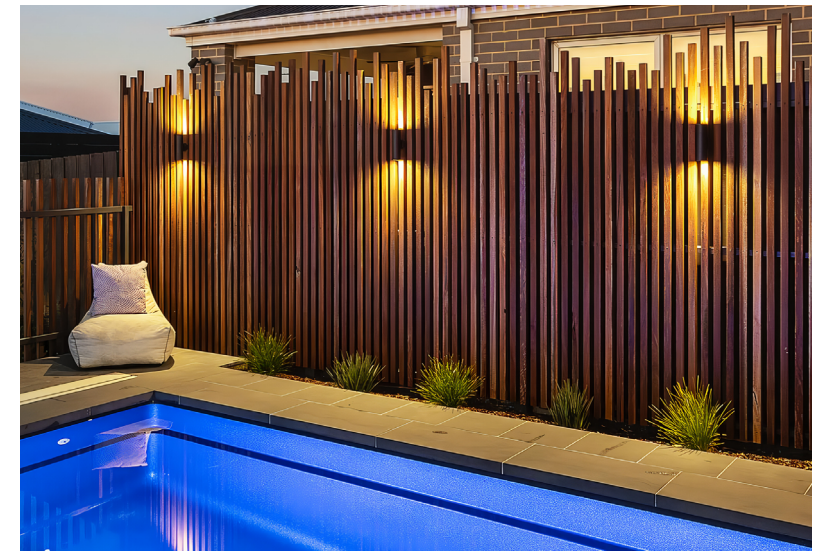

Mounting Base

Optional Havit Compatible Accessories

Image	Part Number	Colour Temp	Input Voltage	Beam Angle	Included LED
GU10 Dimmable Globe					
	HV9509	3000K 4000K 5500K	240v AC	60°	TRI Colour 5/7/9w GU10 LED
MR16 Optional Globes & Drivers					
	HV9507	3000K 4000K 5500K	12v DC	60°	TRI Colour 3/5/7w MR16 LED
	HV9508	3000K 4000K 5500K	24v DC	60°	TRI Colour 3/5/7w MR16 LED
	12v DC LED Drivers	See Catalogue or Website for full range of 12v DC LED Drivers