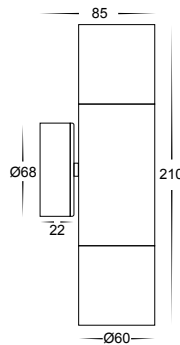

Dimensions