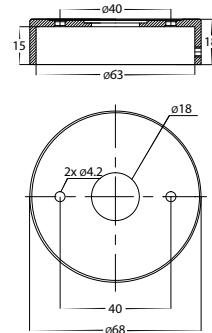

Mounting Base

Optional Havit Compatible Accessories

Image	Part Number	Colour Temp	Input Voltage	Beam Angle	Included LED
GU10 Dimmable Globe					
	HV9509	3000K 4000K 5500K	240v AC	60°	TRI Colour 5/7/9w GU10 LED
MR16 Optional Globes & Drivers					
	HV9507	3000K 4000K 5500K	12v DC	60°	TRI Colour 3/5/7w MR16 LED
	HV9508	3000K 4000K 5500K	24v DC	60°	TRI Colour 3/5/7w MR16 LED
	12v DC LED Drivers	See Catalogue or Website for full range of 12v DC LED Drivers