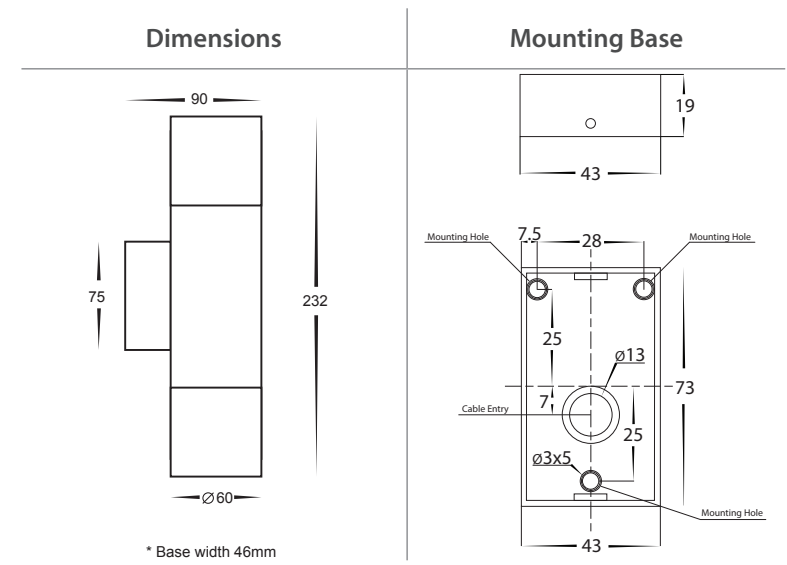

# Piaz 304 Stainless Steel Up & Down Wall Light

<b>Name</b>	Piaz
<b>Material</b>	304 Stainless Steel
<b>Colour</b>	Stainless Steel
<b>IP Rating</b>	IP54
<b>Colour Temp</b>	<input type="checkbox"/> 3000k <input type="checkbox"/> 4000k <input type="checkbox"/> 5500k
<b>IK Rating</b>	IK10
<b>Installation Type</b>	Wall - Surface Mounted
<b>Diffuser Type</b>	Clear Glass
<b>Lamp Base</b>	GU10
<b>Max Wattage</b>	2x 35w GU10
<b>Protection Class</b>	1 (requires Earth)
<b>Lamp Expectancy</b>	<30,000hrs*
<b>CRI</b>	CRI>80
<b>SDCM</b>	<6
<b>UGR</b>	<45
<b>Dimmable</b>	No - Not with Supplied Globes
<b>Warranty</b>	3 Years Replacement*

## Product Ordering

Image	Part Number	Colour Temp	Lumens	Input Voltage	Beam Angle	Included LED	Barcode
	<b>HV1071T</b>	<input type="checkbox"/> 3000K <input type="checkbox"/> 4000K <input type="checkbox"/> 5500K	2x 270lm 2x 285lm 2x 300lm	240v AC	120°	<b>TRI Colour</b> 2x 5w GU10 LED	9350418014979