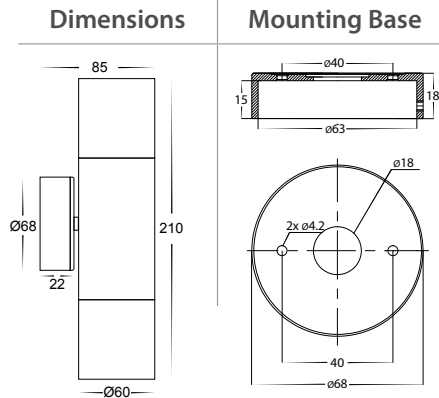

Product Ordering

Image	Part Number	Colour Temp	Lumens	Input Voltage	Beam Angle	Included LED	Barcode	
	HV1055T		2x 240-560lm 2x 255-595lm 2x 270-630lm	240v AC	60°	TRI Colour 2x 3/5/7w GU10 LED	9350418027436	
	HV1057GU10T	3000K 4000K 5500K	2x 270lm 2x 285lm 2x 300lm		12v DC	120°	TRI Colour 2x 5w GU10 LED	9350418027443
	HV1057MR16T					120°	TRI Colour 2x 5w MR16 LED	9350418027450

Optional Havit Compatible Accessories

Image	Part Number	Colour Temp	Input Voltage	Beam Angle	Included LED
GU10 Dimmable Globe					
	HV9509	3000K 4000K 5500K	240v AC	60°	TRI Colour 5/7/9w GU10 LED
MR16 Optional Globes & Drivers					
	HV9507	3000K 4000K 5500K	12v DC	60°	TRI Colour 3/5/7w MR16 LED
	HV9508	3000K 4000K 5500K	24v DC	60°	TRI Colour 3/5/7w MR16 LED
	12v DC LED Drivers	See Catalogue or Website for full range of 12v DC LED Drivers