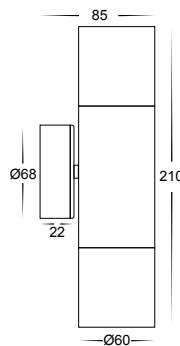

# Tivah Aluminium White Up & Down Wall Light

<b>Name</b>	Tivah
<b>Material</b>	Aluminium
<b>Colour</b>	Poly Powder Coated White
<b>IP Rating</b>	IP65
<b>Colour Temp</b>	<div style="display: flex; gap: 5px;"> <div style="width: 10px; height: 10px; background-color: #FFD700; border: 1px solid black;"></div> 3000k  <div style="width: 10px; height: 10px; background-color: #ADD8E6; border: 1px solid black;"></div> 4000k  <div style="width: 10px; height: 10px; background-color: #00CED1; border: 1px solid black;"></div> 5500k         </div>
<b>IK Rating</b>	IK10
<b>Installation Type</b>	Wall - Surface Mounted
<b>Diffuser Type</b>	Clear Glass
<b>Lamp Base</b>	Available in either GU10 or MR16
<b>Max Wattage</b>	2x 35w GU10   2x 20w MR16
<b>Protection Class</b>	GU10 = 1 (requires Earth) MR16 = 3 (Low Voltage - No Earth Required)
<b>Lamp Expectancy</b>	<30,000hrs*
<b>CRI</b>	CRI>80
<b>SDCM</b>	<6
<b>UGR</b>	<45
<b>Dimmable</b>	Yes - Triac Dimmable (HV1035T Only)
<b>Warranty</b>	3 Years Replacement*

## Dimensions

## Product Ordering

Image	Part Number	Colour Temp	Lumens	Input Voltage	Beam Angle	Included LED	Barcode
	<b>HV1035T</b>	<div style="display: flex; gap: 5px;"> <div style="width: 10px; height: 10px; background-color: #FFD700; border: 1px solid black;"></div> 3000K  <div style="width: 10px; height: 10px; background-color: #ADD8E6; border: 1px solid black;"></div> 4000K  <div style="width: 10px; height: 10px; background-color: #00CED1; border: 1px solid black;"></div> 5500K         </div>	2x 240-560lm 2x 255-595lm 2x 270-630lm	240v AC	60°	<b>TRI Colour</b> 2x 3/5/7w GU10 LED	9350418014856
	<b>HV1037GU10T</b>		2x 270lm 2x 285lm 2x 300lm			<b>TRI Colour</b> 2x 5w GU10 LED	9350418014863
	<b>HV1037MR16T</b>		2x 270lm 2x 285lm 2x 300lm	12v DC	120°	<b>TRI Colour</b> 2x 5w MR16 LED	9350418014870