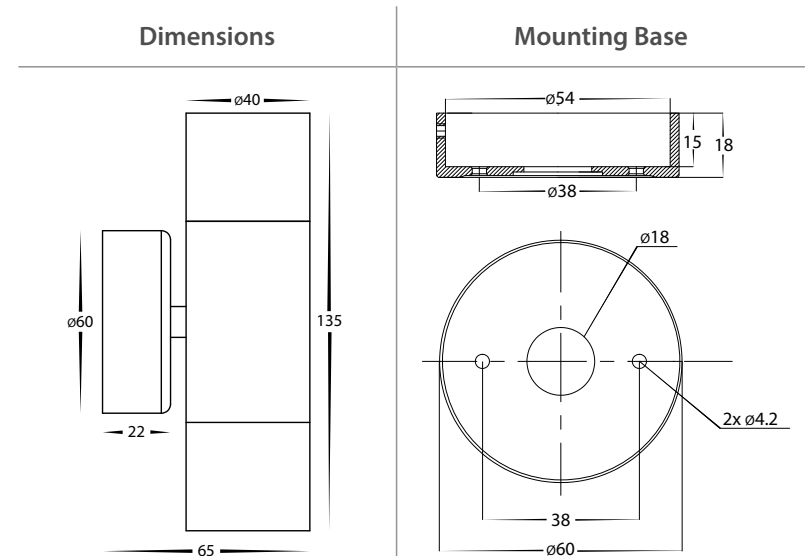

Mini Tivah Aluminium Black Up & Down Wall Light

Name	Tivah
Material	Aluminium
Colour	Poly Powder Coated Black
IP Rating	IP65
Colour Temp	<input type="checkbox"/> 3000k <input type="checkbox"/> 4000k
IK Rating	IK10
Installation Type	Wall - Surface Mounted
Diffuser Type	Clear Glass
Lamp Base	MR11
Max Wattage	2x 20w MR11
Protection Class	3 (Low Voltage - No Earth Required)
Lamp Expectancy	<30,000hrs*
CRI	CRI>80
SDCM	<6
UGR	<42
Dimmable	No
Warranty	3 Years Replacement*

Product Ordering

Image	Part Number	Colour Temp	Lumens	Input Voltage	Beam Angle	Included LED	Barcode
	HV1027MR11NW	<input type="checkbox"/> 3000K <input type="checkbox"/> 4000K	2x 270lm 2x 300lm	12v DC	60°	2x 3000k MR11 LED 2x 4000k MR11 LED	9350418018731