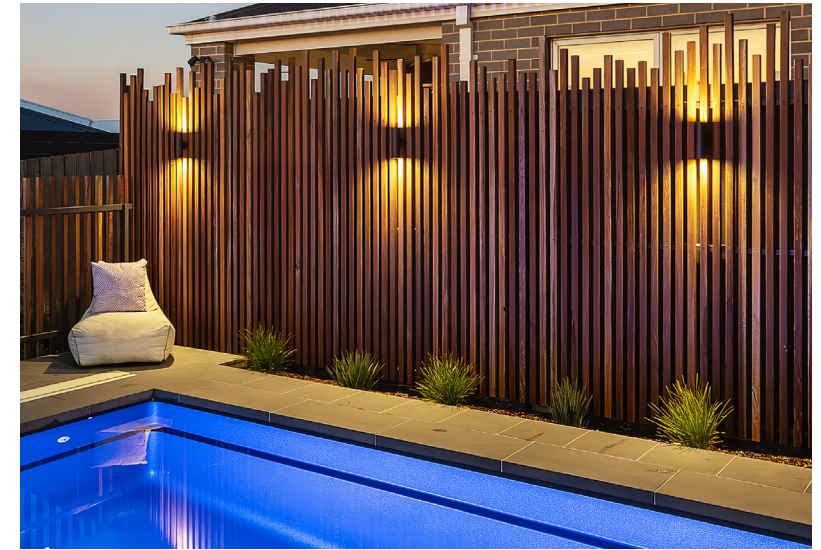

# Tivah Aluminium Black Up & Down Wall Light

<b>Name</b>	Tivah
<b>Material</b>	Aluminium
<b>Colour</b>	Poly Powder Coated Black
<b>IP Rating</b>	IP65
<b>Colour Temp</b>	<div style="display: flex; gap: 5px;"> <div style="width: 10px; height: 10px; background-color: yellow; border: 1px solid black;"></div> 3000k  <div style="width: 10px; height: 10px; background-color: lightblue; border: 1px solid black;"></div> 4000k  <div style="width: 10px; height: 10px; background-color: blue; border: 1px solid black;"></div> 5500k         </div>
<b>IK Rating</b>	IK10
<b>Installation Type</b>	Wall - Surface Mounted
<b>Diffuser Type</b>	Clear Glass
<b>Lamp Base</b>	Available in either GU10 or MR16
<b>Max Wattage</b>	2x 35w GU10   2x 20w MR16
<b>Protection Class</b>	GU10 = 1 (requires Earth) MR16 = 3 (Low Voltage - No Earth Required)
<b>Lamp Expectancy</b>	<30,000hrs*
<b>CRI</b>	CRI>80
<b>SDCM</b>	<6
<b>UGR</b>	<45
<b>Dimmable</b>	Yes - Triac Dimmable (HV1025T Only)
<b>Warranty</b>	3 Years Replacement*