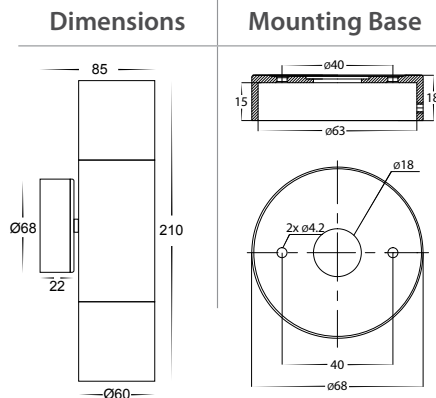

# Tivah Aluminium Black Up & Down Wall Light

<b>Name</b>	Tivah
<b>Material</b>	Aluminium
<b>Colour</b>	Poly Powder Coated Black
<b>IP Rating</b>	IP65
<b>Colour Temp</b>	<div style="display: flex; gap: 5px;"> <div style="width: 10px; height: 10px; background-color: yellow; border: 1px solid black;"></div> 3000k  <div style="width: 10px; height: 10px; background-color: lightblue; border: 1px solid black;"></div> 4000k  <div style="width: 10px; height: 10px; background-color: blue; border: 1px solid black;"></div> 5500k         </div>
<b>IK Rating</b>	IK10
<b>Installation Type</b>	Wall - Surface Mounted
<b>Diffuser Type</b>	Clear Glass
<b>Lamp Base</b>	Available in either GU10 or MR16
<b>Max Wattage</b>	2x 35w GU10   2x 20w MR16
<b>Protection Class</b>	GU10 = 1 (requires Earth) MR16 = 3 (Low Voltage - No Earth Required)
<b>Lamp Expectancy</b>	<30,000hrs*
<b>CRI</b>	CRI>80
<b>SDCM</b>	<6
<b>UGR</b>	<45
<b>Dimmable</b>	Yes - Triac Dimmable (HV1025T Only)
<b>Warranty</b>	3 Years Replacement*

## Product Ordering

Image	Part Number	Colour Temp	Lumens	Input Voltage	Beam Angle	Included LED	Barcode
	<b>HV1025T</b>	<div style="display: flex; gap: 5px;"> <div style="width: 10px; height: 10px; background-color: yellow; border: 1px solid black;"></div> 3000K  <div style="width: 10px; height: 10px; background-color: lightblue; border: 1px solid black;"></div> 4000K  <div style="width: 10px; height: 10px; background-color: blue; border: 1px solid black;"></div> 5500K         </div>	2x 240-560lm 2x 255-595lm 2x 270-630lm	240v AC	60°	<b>TRI Colour</b> 2x 3/5/7w GU10 LED	9350418014825
	<b>HV1027GU10T</b>		2x 270lm 2x 285lm 2x 300lm		120°	<b>TRI Colour</b> 2x 5w GU10 LED	9350418014832
	<b>HV1027MR16T</b>		2x 270lm 2x 285lm 2x 300lm	12v DC	<b>TRI Colour</b> 2x 5w MR16 LED	9350418014849	