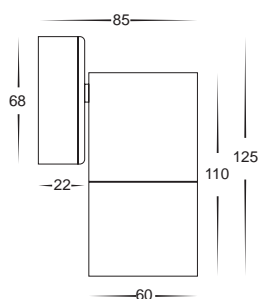

Titanium Wall Pillar Fixed Spot Lights

- Fixed wall pillar light
- Titanium coloured aluminium
- Includes a matching aluminium backing plate
- High output reflector to maximise light
- 240v GU10 35w max/12v MR16 20w max
- IP rating: IP65

Titanium Wall Pillar Fixed Spot Lights

IMAGE	PART NUMBER	COLOUR TEMP	OUTPUT	POWER	INCLUDED GLOBES
	HV1185C	Cool white, 6000k	500lm	240v LED 10w	10w COB LED globe
	HV1185W	Warm white, 3000k	460lm	240v LED 10w	10w COB LED globe
	HV1186	NA	NA	240v GU10 35w max	NA
	HV1187GU10C	Cool white, 6000k	300lm	240v LED 5w	5w LED globe
	HV1187GU10W	Warm white, 3000k	250lm	240v LED 5w	5w LED globe
	HV1187MR16C	Cool white, 6000k	300lm	12v LED 5w	5w LED globe
	HV1187MR16W	Warm white, 3000k	250lm	12v LED 5w	5w LED globe