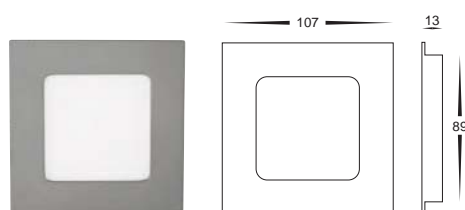

4w Square Recessed LED Panels

- 4w LED square panel
- Aluminium poly powder-coated white
- Supplied with a compatible LED Driver
- Face dimensions: 107mmx107mm
- Cut out: 89mmx89mm
- IP Rating: IP20

Optional LED dimmer
- HV9625 (see Page 179)

IMAGE	PART NUMBER	COLOUR TEMP	OUTPUT	POWER	INCLUDED GLOBES
	HV9820C	Cool white, 6000k	280lm	240v LED 4w	Dimmable Built-in 4w LED
	HV9820W	Warm white, 3000k	250lm	240v LED 4w	Dimmable Built-in 4w LED
	HV9820C-ND	Cool white, 6000k	280lm	240v LED 4w	Non Dimmable Built-in 4w LED
	HV9820W-ND	Warm white, 3000k	250lm	240v LED 4w	Non Dimmable Built-in 4w LED

4w Square Recessed LED Panels

- 4w LED square panel
- Aluminium poly powder-coated silver
- Supplied with a compatible LED Driver
- Face dimensions: 107mmx107mm
- Cut out: 89mmx89mm
- IP Rating: IP20

Optional LED dimmer
- HV9625 (see Page 179)

IMAGE	PART NUMBER	COLOUR TEMP	OUTPUT	POWER	INCLUDED GLOBES
	HV9820C-SLV	Cool white, 6000k	280lm	240v LED 4w	Dimmable Built-in 4w LED
	HV9820W-SLV	Warm white, 3000k	250lm	240v LED 4w	Dimmable Built-in 4w LED
	HV9820C-ND-SLV	Cool white, 6000k	280lm	240v LED 4w	Non Dimmable Built-in 4w LED
	HV9820W-ND-SLV	Warm white, 3000k	250lm	240v LED 4w	Non Dimmable Built-in 4w LED