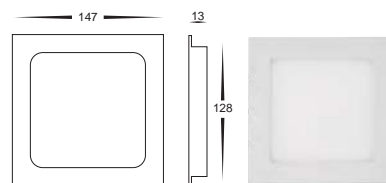

9w Square Recessed LED Panels

- 9w LED square panel
- Aluminium poly powder-coated white
- Supplied with a compatible LED Driver
- Face dimensions: 147mmx147mm
- Cut out: 128mmx128mm
- IP Rating: IP20

Optional LED dimmer
- HV9625 (see Page 179)

18w Square Recessed LED Panels

- 18w LED square panel
- Aluminium poly powder-coated white
- Supplied with a compatible LED Driver
- Face dimensions: 225mmx225mm
- Cut out: 199mmx199mm
- IP Rating: IP20