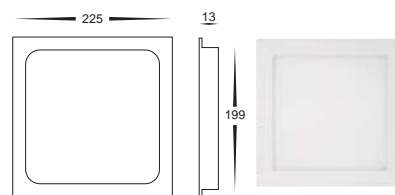

9w Square Recessed LED Panels

- 9w LED square panel
- Aluminium poly powder-coated white
- Supplied with a compatible LED Driver
- Face dimensions: 147mmx147mm
- Cut out: 128mmx128mm
- IP Rating: IP20

Optional LED dimmer
- HV9625 (see Page 179)

18w Square Recessed LED Panels

- 18w LED square panel
- Aluminium poly powder-coated white
- Supplied with a compatible LED Driver
- Face dimensions: 225mmx225mm
- Cut out: 199mmx199mm
- IP Rating: IP20