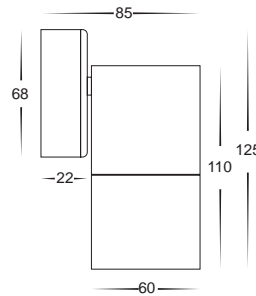

Silver Wall Pillar Fixed Spot Lights

- Fixed wall pillar light
- Silver coloured aluminium
- Includes a matching aluminium backing plate
- High output reflector to maximise light
- 240v GU10 35w max/12v MR16 20w max
- IP rating: IP65

Silver Wall Pillar Fixed Spot Lights

IMAGE	PART NUMBER	COLOUR TEMP	OUTPUT	POWER	INCLUDED GLOBES
	HV1165C	Cool white, 6000k	500lm	240v LED 10w	10w COB LED globe
	HV1165W	Warm white, 3000k	460lm	240v LED 10w	10w COB LED globe
	HV1166	NA	NA	240v GU10 35w max	NA
	HV1167GU10C	Cool white, 6000k	300lm	240v LED 5w	5w LED globe
	HV1167GU10W	Warm white, 3000k	250lm	240v LED 5w	5w LED globe
	HV1167MR16C	Cool white, 6000k	300lm	12v LED 5w	5w LED globe
	HV1167MR16W	Warm white, 3000k	250lm	12v LED 5w	5w LED globe