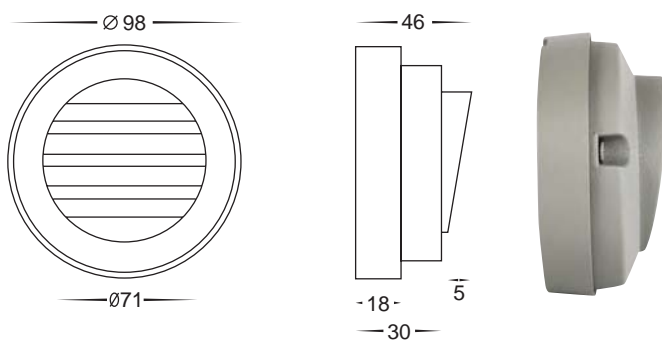

Silver Surface Mounted Grill Lights

- Surface mounted step light with grill
- Die cast aluminium poly powder coated silver
- Tempered glass
- 12v G4 20w max
- IP rating: IP65

Silver Surface Mounted Grill Lights