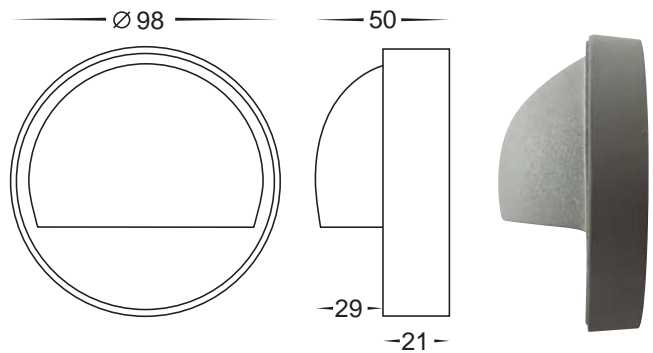

Silver Surface Mounted Eyelid Lights

- Surface mounted eyelid (step light)
- Die cast aluminium poly powder coated silver
- Frosted tempered glass
- 240v G9 25w max/12v G4 20w max
- IP rating: IP65

Silver Surface Mounted Eyelid Lights