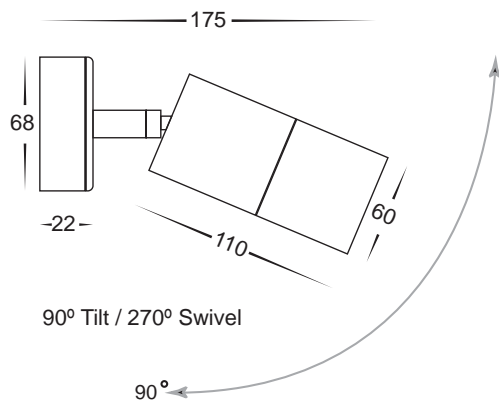

Silver Single Adjustable Spot Lights

- Single adjustable wall pillar light
- Silver coloured aluminium
- 90° Tilt & 270° Swivel
- Includes a matching aluminium backing plate
- High output reflector to maximise light
- 240v GU10 35w max/12v MR16 20w max
- IP rating: IP65

Silver Single Adjustable Spot Lights

IMAGE	PART NUMBER	COLOUR TEMP	OUTPUT	POWER	INCLUDED GLOBES
	HV1265C	Cool white, 6000k	500lm	240v LED 10w	10w COB LED globe
	HV1265W	Warm white, 3000k	460lm	240v LED 10w	10w COB LED globe
	HV1266	NA	NA	240v GU10 35w max	NA
	HV1267GU10C	Cool white, 6000k	300lm	240v LED 5w	5w LED globe
	HV1267GU10W	Warm white, 3000k	250lm	240v LED 5w	5w LED globe
	HV1267MR16C	Cool white, 6000k	300lm	12v LED 5w	5w LED globe
	HV1267MR16W	Warm white, 3000k	250lm	12v LED 5w	5w LED globe