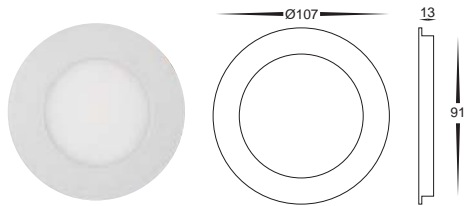

4w Round Recessed LED Panels

- 4w LED round panel
- Aluminium poly powder-coated white
- Supplied with a compatible LED Driver
- Face diameter: 107mm
- Cut out: 91mm
- IP Rating: IP20

Optional LED dimmer
- HV9625 (see Page 179)

IMAGE	PART NUMBER	COLOUR TEMP	OUTPUT	POWER	INCLUDED GLOBES
	HV9810C	Cool white, 6000k	280lm	240v LED 4w	Dimmable Built-in 4w LED
	HV9810W	Warm white, 3000k	250lm	240v LED 4w	Dimmable Built-in 4w LED
	HV9810C-ND	Cool white, 6000k	280lm	240v LED 4w	Non Dimmable Built-in 4w LED
	HV9810W-ND	Warm white, 3000k	250lm	240v LED 4w	Non Dimmable Built-in 4w LED

9w Round Recessed LED Panels

- 9w LED round panel
- Aluminium poly powder-coated white
- Supplied with a compatible LED Driver
- Face diameter: 147mm
- Cut out: 128mm
- IP Rating: IP20

Optional LED dimmer
- HV9625 (see Page 179)