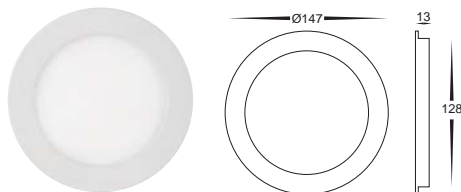

4w Round Recessed LED Panels

- 4w LED round panel
- Aluminium poly powder-coated white
- Supplied with a compatible LED Driver
- Face diameter: 107mm
- Cut out: 91mm
- IP Rating: IP20

Optional LED dimmer
- HV9625 (see Page 179)

IMAGE	PART NUMBER	COLOUR TEMP	OUTPUT	POWER	INCLUDED GLOBES
	HV9810C	Cool white, 6000k	280lm	240v LED 4w	Dimmable Built-in 4w LED
	HV9810W	Warm white, 3000k	250lm	240v LED 4w	Dimmable Built-in 4w LED
	HV9810C-ND	Cool white, 6000k	280lm	240v LED 4w	Non Dimmable Built-in 4w LED
	HV9810W-ND	Warm white, 3000k	250lm	240v LED 4w	Non Dimmable Built-in 4w LED

9w Round Recessed LED Panels

- 9w LED round panel
- Aluminium poly powder-coated white
- Supplied with a compatible LED Driver
- Face diameter: 147mm
- Cut out: 128mm
- IP Rating: IP20

Optional LED dimmer
- HV9625 (see Page 179)