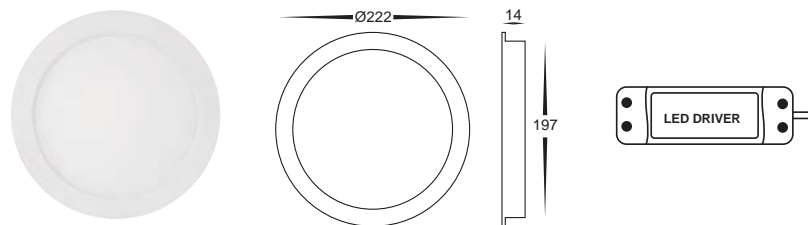

18w Round Recessed LED Panels

- 18w LED round panel
- Aluminium poly powder-coated white
- Supplied with a compatible LED Driver
- Face diameter: 222mm
- Cut out: 197mm
- IP Rating: IP20

*Optional LED dimmer
- HV9625 (see Page 179)*

IMAGE	PART NUMBER	COLOUR TEMP	OUTPUT	POWER	INCLUDED GLOBES
	HV9812C	Cool white, 6000k	1680lm	240v LED 18w	Dimmable Built-in 18w LED
	HV9812W	Warm white, 3000k	1600lm	240v LED 18w	Dimmable Built-in 18w LED
	HV9812C-ND	Cool white, 6000k	1680lm	240v LED 18w	Non Dimmable Built-in 18w
	HV9812W-ND	Warm white, 3000k	1600lm	240v LED 18w	Non Dimmable Built-in 18w