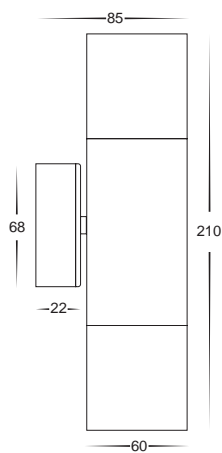

Matt White Up/Down Wall Pillar Spot Lights

- Up/down wall pillar light
- Aluminium poly powder coated white
- Includes a matching aluminium backing plate
- High output reflector to maximise light
- 240v GU10 2x35w max/12v MR16 2x20w max
- IP rating: IP65

Matt White Up/Down Wall Pillar Spot Lights

IMAGE	PART NUMBER	COLOUR TEMP	OUTPUT	POWER	INCLUDED GLOBES
	HV1035C	Cool white, 6000k	2x 500lm	240v LED 20w	2x 10w COB LED globes
	HV1035W	Warm white, 3000k	2x 460lm	240v LED 20w	2x 10w COB LED globes
	HV1036	NA	NA	240v GU10 2x35w max	NA
	HV1037GU10C	Cool white, 6000k	2x 300lm	240v LED 10w	2x 5w LED globes
	HV1037GU10W	Warm white, 3000k	2x 250lm	240v LED 10w	2x 5w LED globes
	HV1037MR16C	Cool white, 6000k	2x 300lm	12v LED 10w	2x 5w LED globes
	HV1037MR16W	Warm white, 3000k	2x 250lm	12v LED 10w	2x 5w LED globes