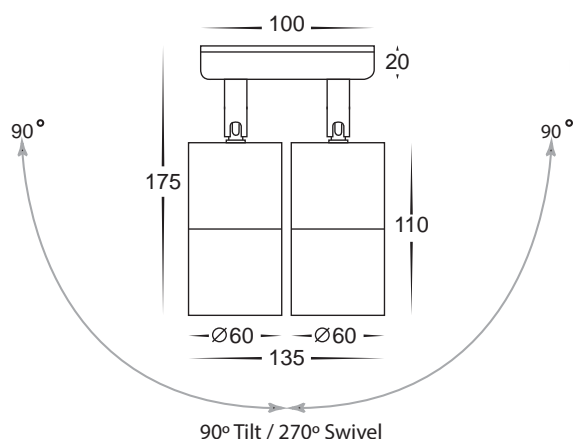

Matt White Double Adjustable Spot Lights

- Double adjustable wall pillar light
- Aluminium poly powder coated white
- 90° Tilt & 270° Swivel on both heads
- Includes a matching aluminium backing plate
- High output reflector to maximise light
- 240v GU10 2x35w max/12v MR16 2x20w max
- IP rating: IP65

Matt White Double Adjustable Spot Lights

IMAGE	PART NUMBER	COLOUR TEMP	OUTPUT	POWER	INCLUDED GLOBES
	HV1335C	Cool white, 6000k	2x 500lm	240v LED 20w	2x 10w COB LED globes
	HV1335W	Warm white, 3000k	2x 460lm	240v LED 20w	2x 10w COB LED globes
	HV1336	NA	NA	240v GU10 2x35w max	NA
	HV1337GU10C	Cool white, 6000k	2x 300lm	240v LED 10w	2x 5w LED globes
	HV1337GU10W	Warm white, 3000k	2x 250lm	240v LED 10w	2x 5w LED globes
	HV1337MR16C	Cool white, 6000k	2x 300lm	12v LED 10w	2x 5w LED globes
	HV1337MR16W	Warm white, 3000k	2x 250lm	12v LED 10w	2x 5w LED globes