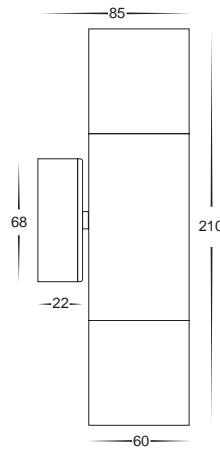

Matt Silver Up/Down Wall Pillar Spot Lights

- Up/down wall pillar light
- Aluminium poly powder coated silver
- Includes a matching aluminium backing plate
- High output reflector to maximise light
- 240v GU10 2x35w max/12v MR16 2x20w max
- IP rating: IP65

Matt Silver Up/Down Wall Pillar Spot Lights

IMAGE	PART NUMBER	COLOUR TEMP	OUTPUT	POWER	INCLUDED GLOBES
	HV1045C	Cool white, 6000k	2x 500lm	240v LED 20w	2x 10w COB LED globes
	HV1045W	Warm white, 3000k	2x 460lm	240v LED 20w	2x 10w COB LED globes
	HV1046	NA	NA	240v GU10 2x35w max	NA
	HV1047GU10C	Cool white, 6000k	2x 300lm	240v LED 10w	2x 5w LED globes
	HV1047GU10W	Warm white, 3000k	2x 250lm	240v LED 10w	2x 5w LED globes
	HV1047MR16C	Cool white, 6000k	2x 300lm	12v LED 10w	2x 5w LED globes
	HV1047MR16W	Warm white, 3000k	2x 250lm	12v LED 10w	2x 5w LED globes